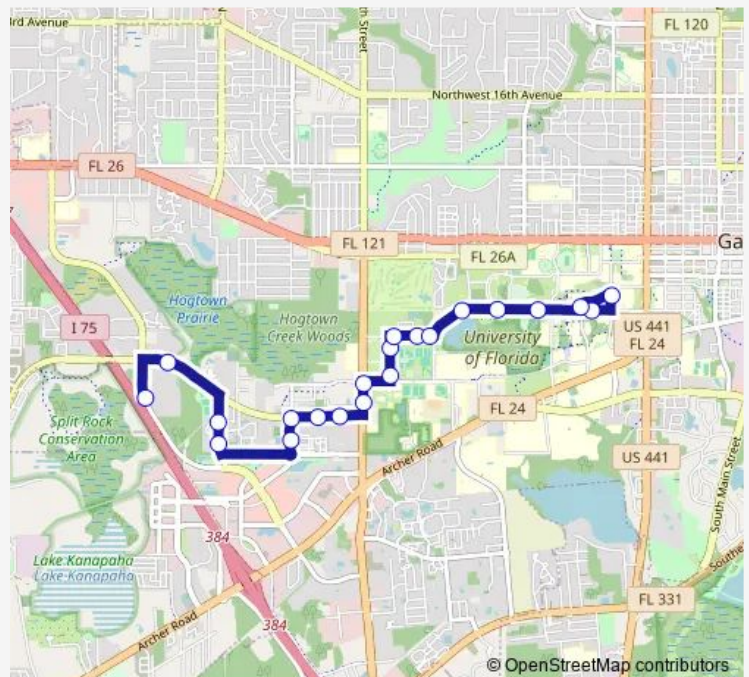

Bus 21 Reitz Union To Cabana Beach

[Go to website](#)

Direction

Cabana Beach Apartments (SW 52nd St) — Reitz Union

21 stops

[Open route schedule](#)

- Cabana Beach Apartments (SW 52nd St)
- Cabana Beach Apartments (SW 20th Ave)
- Marchwood
- Southfork Oaks
- The Ridge @ SW 38th TER northbound
- SW 38th Terr nearside SW 20th Ave
- The Park Apartments
- 34th St Plaza
- Florida Department Of Agriculture
- Hilton University of Florida Conference Center
- Southwest Recreation Center
- Maguire Field
- UF Counseling and Wellness Center
- Lakeside
- Lakeside Residential Complex
- Corry Village
- Lake Alice Field
- Hume Hall (Eastbound)
- Frazier Rogers Hall (Eastbound)
- Rawlings Hall
- Reitz Union

Route schedule

Cabana Beach Apartments (SW 52nd St) — Reitz Union

Monday	06:53-19:12
Tuesday	06:53-19:12
Wednesday	06:53-19:12
Thursday	06:53-19:12
Friday	06:53-19:12
Saturday	—
Sunday	—

Route info

Direction: Cabana Beach Apartments (SW 52nd St)

Stops: 21

Trip Duration: 0 hour 23 min

21 — Reitz Union To Cabana Beach

Direction

Reitz Union — Cabana Beach Apartments (SW 52nd St)

20 stops

[Open route schedule](#)

Reitz Union

Thursday 07:22-18:44

Friday 07:22-18:44

Saturday —

Sunday —

Route info

Direction: Reitz Union

Stops: 20

Trip Duration: 0 hour 20 min