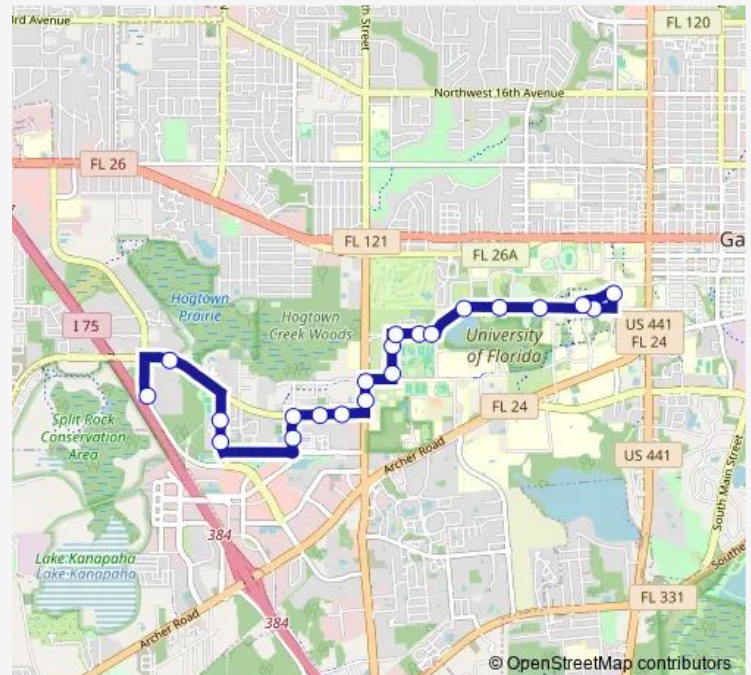

Bus 21 Reitz Union To Cabana Beach

[Go to website](#)

Direction

Cabana Beach Apartments (SW 52nd St) — Reitz Union

21 stops

[Open route schedule](#)

- Cabana Beach Apartments (SW 52nd St)
- Cabana Beach Apartments (SW 20th Ave)
- Marchwood
- Southfork Oaks
- The Ridge @ SW 38th TER northbound
- SW 38th Terr nearside SW 20th Ave
- The Park Apartments
- 34th St Plaza
- Florida Department Of Agriculture
- Hilton University of Florida Conference Center
- Southwest Recreation Center
- Maguire Field
- UF Counseling and Wellness Center
- Lakeside
- Lakeside Residential Complex
- Corry Village
- Lake Alice Field
- Hume Hall (Eastbound)
- Frazier Rogers Hall (Eastbound)
- Rawlings Hall
- Reitz Union

Route schedule

Cabana Beach Apartments (SW 52nd St) — Reitz Union

Monday	06:53-19:12
Tuesday	06:53-19:12
Wednesday	06:53-19:12
Thursday	06:53-19:12
Friday	06:53-19:12
Saturday	—
Sunday	—

Route info

Direction: Cabana Beach Apartments (SW 52nd St)

Stops: 21

Trip Duration: 0 hour 28 min

21 — Reitz Union To Cabana Beach

Direction

Reitz Union — Cabana Beach Apartments (SW 52nd St)

20 stops

[Open route schedule](#)

Reitz Union

Thursday 07:22-18:44

Friday 07:22-18:44

Saturday —

Sunday —

Route info

Direction: Reitz Union

Stops: 20

Trip Duration: 0 hour 20 min