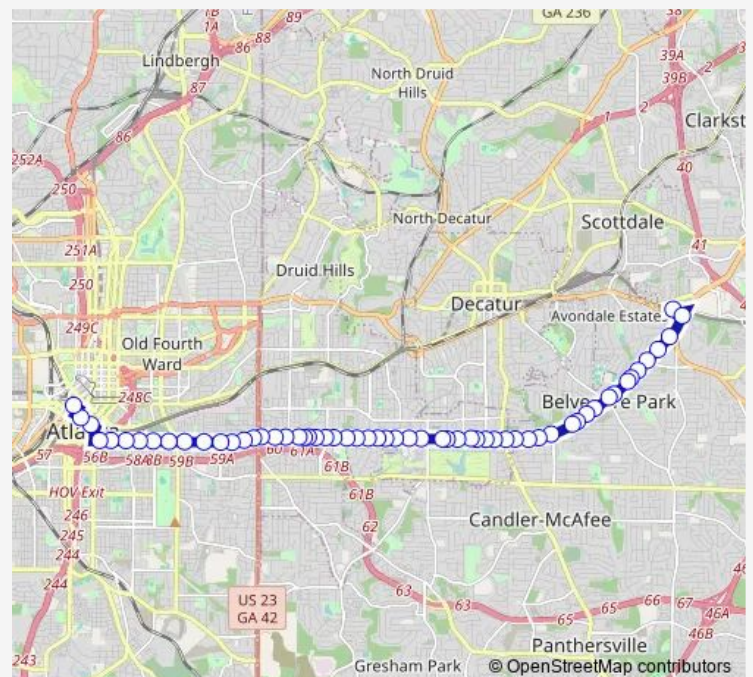

### Route schedule

Alabama ST @ Forsyth ST (Five Points Station) — Kensington Station

Monday 05:39-00:10<sup>+1</sup>

Tuesday 05:39-00:10<sup>+1</sup>

Wednesday 05:39-00:10<sup>+1</sup>

Thursday 05:39-00:10<sup>+1</sup>

### Route info

Direction: Alabama ST @ Forsyth ST (Five Points Station)

Stops: 61

Trip Duration: 0 hour 48 min

21 — Memorial Drive

Memorial DR SE @ Eastside AVE Se

Memorial DR SE @ Lamon AVE Se

Memorial DR SE @ 1599

## Direction

Kensington Station — Alabama ST @ Forsyth ST (Five Points Station)

58 stops

[Open route schedule](#)

Kensington Station

MEMORIAL DR @ 4203

Memorial DR @ Nottingham Dr

MEMORIAL DR @ 3978

## Route info

Direction: Kensington Station

Stops: 58

Trip Duration: 0 hour 45 min

Memorial DR @ Carter Ave

MEMORIAL DR @ COTTAGE GROVE AVE

Memorial DR SE @ 1ST Ave

Memorial DR @ E Lake Ter