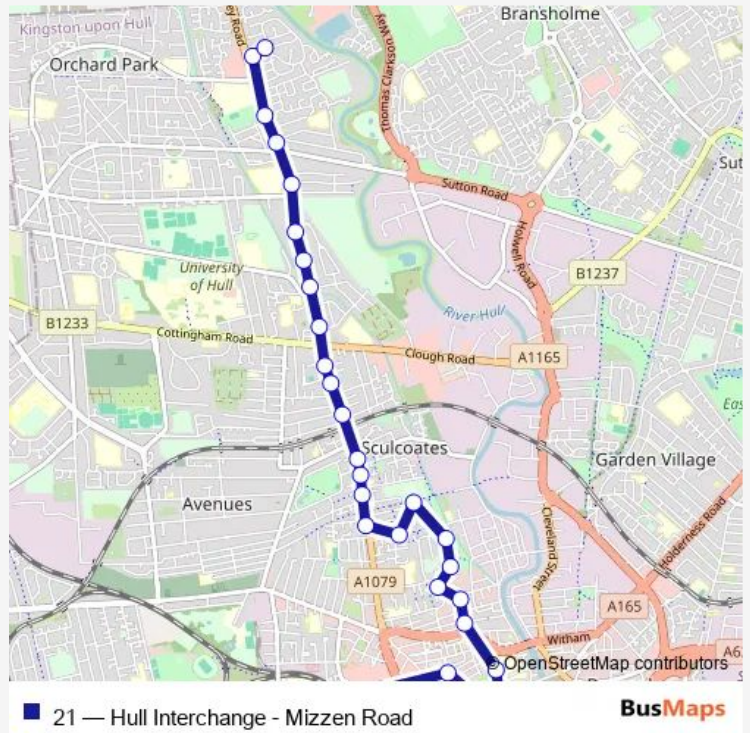

Bus 21 Hull Interchange - Mizzen Road

[Go to website](#)

Direction
 Hull Interchange — Capstan Road
 28 stops
[Open route schedule](#)

- Hull Interchange
- Bond Street D
- Alfred Gelder Street B
- Alfred Gelder Street E
- Wilberforce Drive A
- Francis Street
- Cannon Street
- Symons Close
- Fern Close
- Grange Close
- Goodrich Close
- Stafford Street
- Endeavour
- Cave Street
- Grove Street
- Pearson Avenue
- Lambert Street
- Ash Grove
- Beech Grove
- Haworth Street
- Desmond Avenue

Route schedule
 Hull Interchange — Capstan Road

Monday	09:38-14:38
Tuesday	09:38-14:38
Wednesday	09:38-14:38
Thursday	09:38-14:38
Friday	09:38-14:38
Saturday	09:38-14:38
Sunday	—

Route info
 Direction: Hull Interchange
 Stops: 28
 Trip Duration: 0 hour 25 min

21 — Hull Interchange - Mizzen Road **BusMaps**

Endsleigh College

Etherington Road

Cross Keys Inn

Greenwood Avenue

Parkstone Road

Mizzen Road

Capstan Road

Stops: 34

Trip Duration: 0 hour 32 min

St Paul's Church

Reform Street

New George Street

Wilberforce Drive B

Alfred Gelder Street F

Alfred Gelder Street G