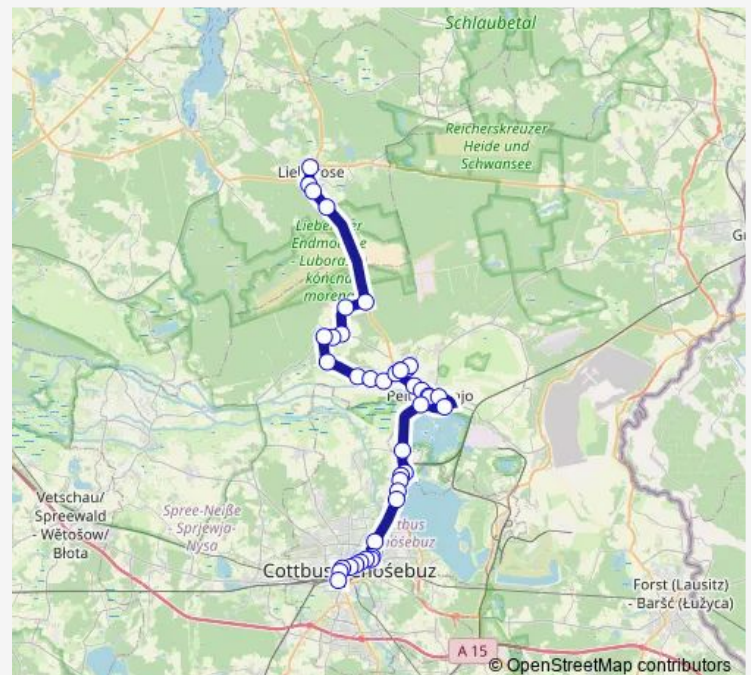

### Route schedule

Lieberose, Markt — Cottbus, Hauptbahnhof

Monday 05:40-20:46

Tuesday 05:40-20:46

Wednesday 05:40-20:46

Thursday 05:40-20:46

Friday 05:40-20:46

Saturday 10:48-19:48

### Route info

Direction: Lieberose, Markt

Stops: 41

Trip Duration: 1 hour 10 min

Peitz, Dammzollstr.

Peitz, R.-Wagner-Str.

Peitz, Alte Bahnhofstr.

Peitz, Teichschänke