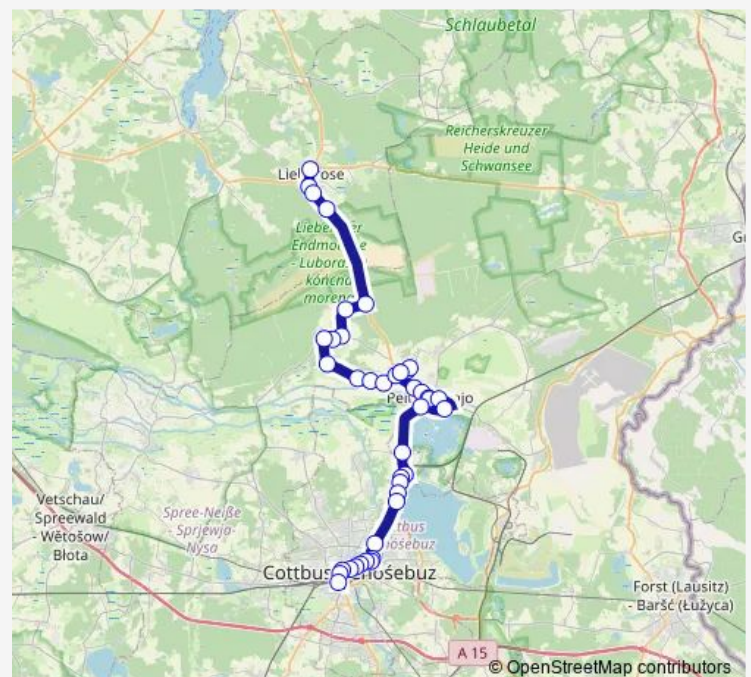

### Route schedule

Lieberose, Markt — Cottbus, Hauptbahnhof

Monday 05:40-20:46

Tuesday 05:40-20:46

Wednesday 05:40-20:46

Thursday 05:40-20:46

Friday 05:40-20:46

Saturday 10:48-19:48

### Route info

Direction: Lieberose, Markt

Stops: 41

Trip Duration: 1 hour 10 min

21

BusMaps

Peitz, Dammzollstr.

Peitz, R.-Wagner-Str.