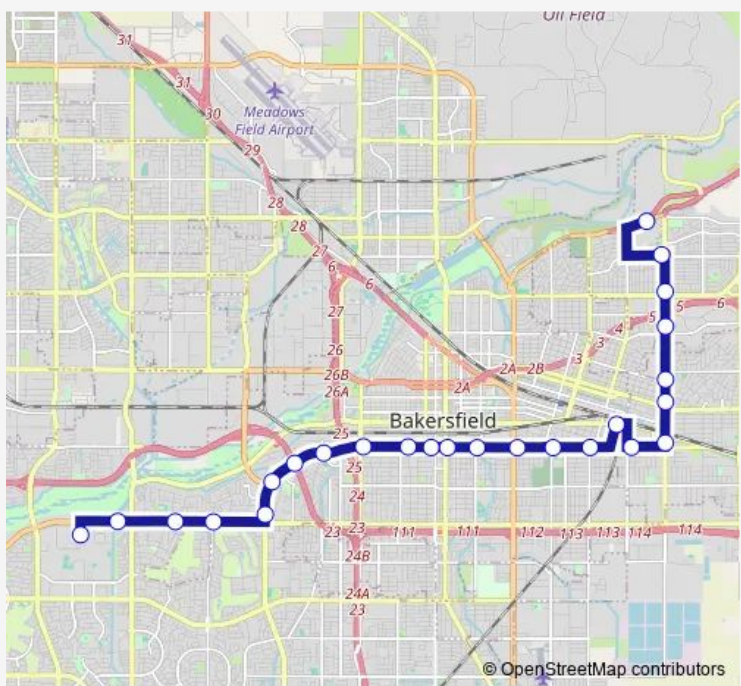

Direction
 Csub — Bakersfield College
 25 stops
[Open route schedule](#)

- Csub
- Stockdale & Town & Country
- Stockdale & El Rio
- Stockdale & Ashe
- California & Business Center Drive
- California & Mohawk
- California & Easton
- California & Chester Lane
- California & Oak
- California & C St
- California & G
- California & Chester Avenue
- California & P
- East California & Union
- East California & King
- East California & Martin Luther King Junior
- Homeless Center
- East California & Beverly
- Mount Vernon & East California
- Mount Vernon & Niles
- Mount Vernon & Flower

Route schedule
 Csub — Bakersfield College

Monday	06:38-22:00
Tuesday	06:38-22:00
Wednesday	06:38-22:00
Thursday	06:38-22:00
Friday	06:38-22:00
Saturday	06:38-18:45
Sunday	06:38-18:45

Route info
 Direction: Csub
 Stops: 25
 Trip Duration: 0 hour 46 min

Mount Vernon & Del Amo

Mount Vernon & Columbus

University & Mount Vernon

Bakersfield College

Direction

Bakersfield College — Csub

24 stops

[Open route schedule](#)

California & Chester Lane

California & Easton

California & Mohawk

Stockdale & California

Stockdale & Ashe

Stockdale & El Rio

Stockdale @ Town & Country

Csub