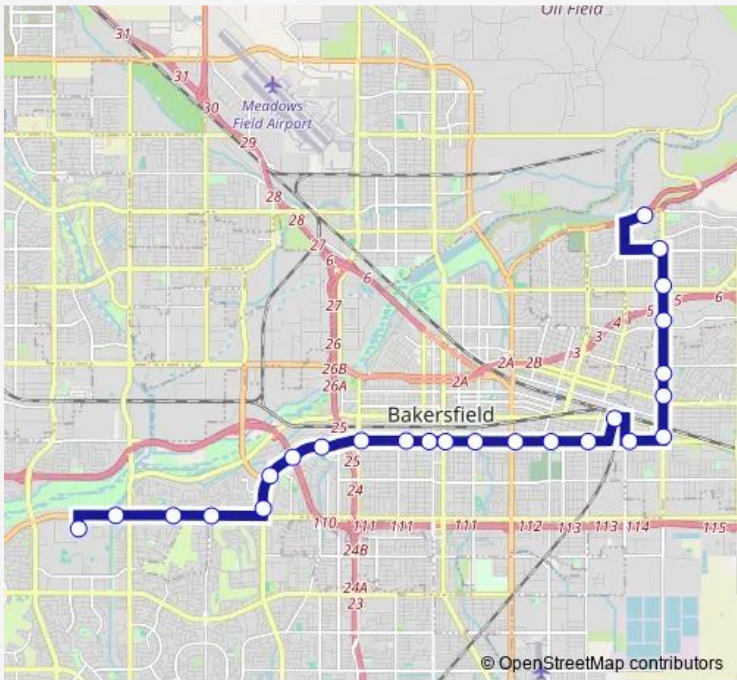

Direction
 Csub — Bakersfield College
 25 stops
[Open route schedule](#)

- Csub
- Stockdale & Town & Country
- Stockdale & El Rio
- Stockdale & Ashe
- California & Business Center Drive
- California & Mohawk
- California & Easton
- California & Chester Lane
- California & Oak
- California & C St
- California & G
- California & Chester Avenue
- California & P
- East California & Union
- East California & King
- East California & Martin Luther King Junior
- Homeless Center
- East California & Beverly
- Mount Vernon & East California
- Mount Vernon & Niles
- Mount Vernon & Flower

Route schedule
 Csub — Bakersfield College

Monday	06:38-22:00
Tuesday	06:38-22:00
Wednesday	06:38-22:00
Thursday	06:38-22:00
Friday	06:38-22:00
Saturday	06:38-18:30
Sunday	06:38-18:30

Route info
 Direction: Csub
 Stops: 25
 Trip Duration: 1 hour 1 min

Mount Vernon & Del Amo

Mount Vernon & Columbus

University & Mount Vernon

Bakersfield College

Direction

Bakersfield College — Csub

24 stops

[Open route schedule](#)

California & Chester Lane

California & Easton

California & Mohawk

Stockdale & California

Stockdale & Ashe

Stockdale & El Rio

Stockdale @ Town & Country

Csub