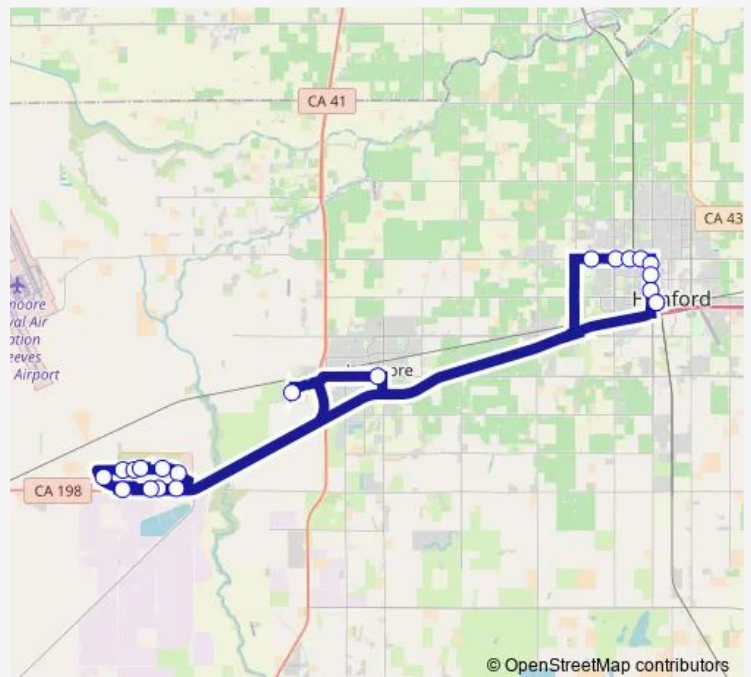

Direction

Kart Transfer Center — Kart Transfer Center

21 stops

[Open route schedule](#)

- Kart Transfer Center
- 11th @ Railroad Tracks
- 11th & Cameron
- Grangeville & 11th
- Grangeville & Rodgers
- Grangeville & University
- Grangeville & Fitzgerald
- Grangeville & Vintage Avenue
- Navy Exchange Center
- Franklin @ Pedestrian Bridge
- Franklin @ Spuds
- NAS Hospital West End
- Franklin @ Stone Park
- Franklin @ Akers and Carl Vinson
- Avenger @ Constellation Park
- Avenger @ Coronado
- Avenger @ Community Center
- Naval Air Station Exit
- West Hills College
- Bush @ Lemoore High School
- Kart Transfer Center

Route schedule

Kart Transfer Center — Kart Transfer Center

Monday	06:20
Tuesday	06:20
Wednesday	06:20
Thursday	06:20
Friday	06:20
Saturday	—
Sunday	—

Route info

Direction: Kart Transfer Center

Stops: 21

Trip Duration: 1 hour 25 min

21 — Lemoore Nas

Direction

Kart Transfer Center — Kart Transfer Center

21 stops

[Open route schedule](#)

Kart Transfer Center

Bush & Follett

West Hills College

11th @ Davita Dialysis

Kart Transfer Center

Route schedule

Kart Transfer Center — Kart Transfer Center

Monday 15:00-18:15

Tuesday 15:00-18:15

Wednesday 15:00-18:15

Thursday 15:00-18:15