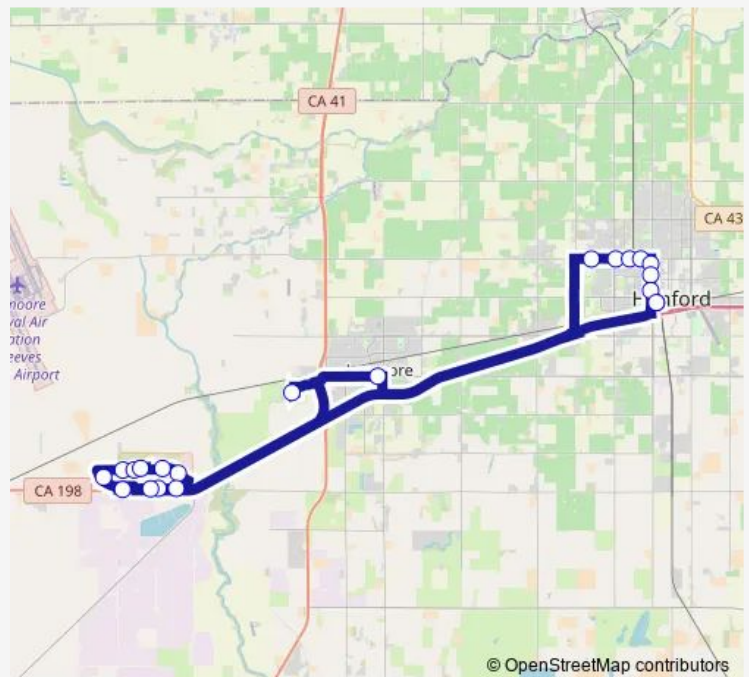

Direction

Kart Transfer Center — Kart Transfer Center

21 stops

[Open route schedule](#)

- Kart Transfer Center
- 11th @ Railroad Tracks
- 11th & Cameron
- Grangeville & 11th
- Grangeville & Rodgers
- Grangeville & University
- Grangeville & Fitzgerald
- Grangeville & Vintage Avenue
- Navy Exchange Center
- Franklin @ Pedestrian Bridge
- Franklin @ Spuds
- NAS Hospital West End
- Franklin @ Stone Park
- Franklin @ Akers and Carl Vinson
- Avenger @ Constellation Park
- Avenger @ Coronado
- Avenger @ Community Center
- Naval Air Station Exit
- West Hills College
- Bush @ Lemoore High School
- Kart Transfer Center

Route schedule

Kart Transfer Center — Kart Transfer Center

Monday	06:20
Tuesday	06:20
Wednesday	06:20
Thursday	06:20
Friday	06:20
Saturday	—
Sunday	—

Route info

Direction: Kart Transfer Center

Stops: 21

Trip Duration: 1 hour 25 min

21 — Lemoore Nas

Direction

Kart Transfer Center — Kart Transfer Center

21 stops

[Open route schedule](#)

Kart Transfer Center

Bush & Follett

West Hills College

11th @ Davita Dialysis

Kart Transfer Center

Route schedule

Kart Transfer Center — Kart Transfer Center

Monday 15:00-18:15

Tuesday 15:00-18:15

Wednesday 15:00-18:15

Thursday 15:00-18:15