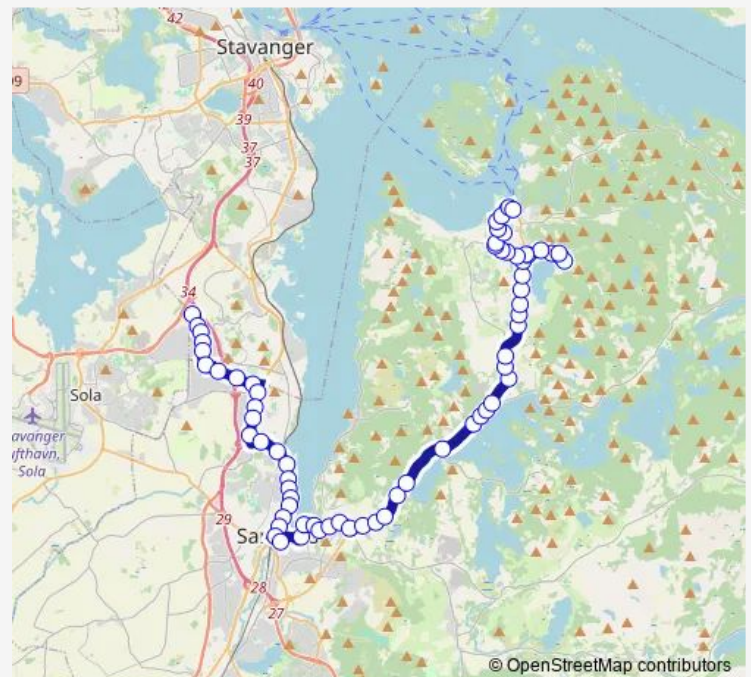

Dybingen

Route schedule

Hommersåk kai — Sandnes bussterminal Ruten

Monday 07:30

Tuesday 07:30

Wednesday 07:30

Thursday 07:30

Friday 07:30

Saturday —

Sunday —

Route info

Direction: Hommersåk kai

Stops: 35

Trip Duration: 0 hour 25 min

Kommandantveien

Skytebaneveien

Skippergata

Høgevollsveien

Holbergs gate

Sandnes bussterminal Ruten

Direction

Hommersåk kai — Sandnes bussterminal Ruten

46 stops

[Open route schedule](#)