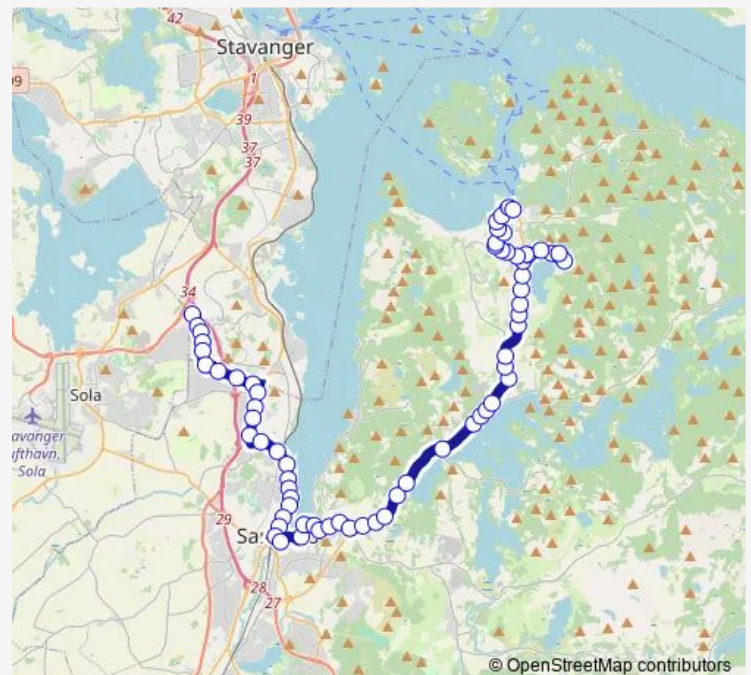

Dybingen

Route schedule

Hommersåk kai — Sandnes bussterminal Ruten

Monday 07:30

Tuesday 07:30

Wednesday 07:30

Thursday 07:30

Friday 07:30

Saturday —

Sunday —

Route info

Direction: Hommersåk kai

Stops: 35

Trip Duration: 0 hour 25 min

Kommandantveien

Skytebaneveien

Skippergata

Høgevollsveien

Holbergs gate

Sandnes bussterminal Ruten

Direction

Hommersåk kai — Sandnes bussterminal Ruten

46 stops

[Open route schedule](#)