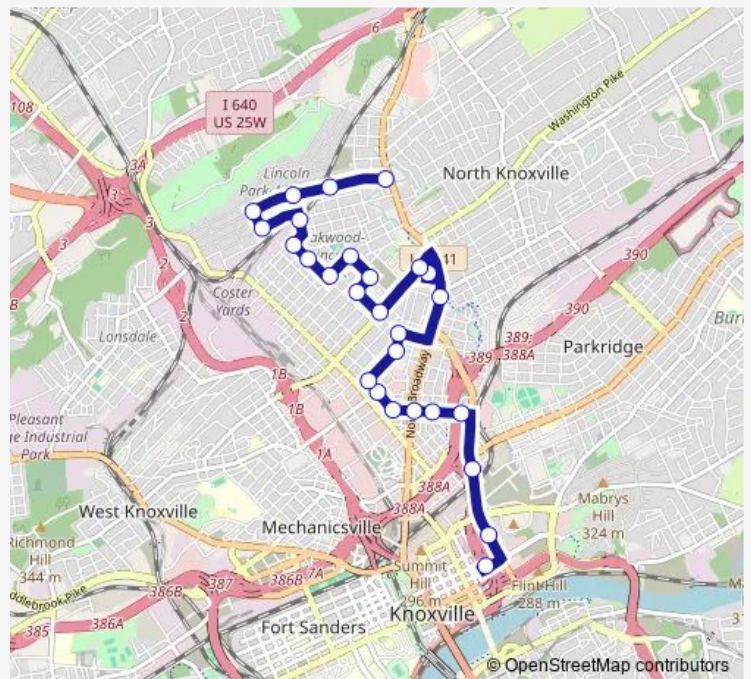

[Go to website](#)

**Direction**  
 Knoxville Station Bay B — Chickamauga at Broadway  
 27 stops  
[Open route schedule](#)

- Knoxville Station Bay B
- Hall of Fame Dr NB Mid-Block before Summitt Hill
- Hall of Fame NB @ Old Magnolia Ave
- Gill Ave WB @ 4th Ave
- Gill Ave WB @ Luttrell St
- Gill Ave WB @ Broadway St
- Gill St WB @ Stewart St
- Alexander St NB @ Baxter Ave
- Alexander St NB @ Anderson Ave
- Guy B. Love Towers
- Anderson NB @ Glenwood Ave
- Broadway NB @ Cecil Ave before Broadway Shopping Center
- Woodland Ave WB @ Fulton Hs
- Woodland Ave WB @ Glenwood Ave
- Glenwood Ave NB @ Oak Hill Ave
- Oak Hill NB @ Huron Street
- Huron St NB @ Oglewood Ave
- Oglewood Ave WB @ Harvey St
- Harvey St NB @ Springdale Ave
- Harvey St NB @ Morelia Ave

Route schedule  
 Knoxville Station Bay B — Chickamauga at Broadway

Monday	06:15-20:15
Tuesday	06:15-20:15
Wednesday	06:15-20:15
Thursday	06:15-20:15
Friday	06:15-20:15
Saturday	07:15-20:15
Sunday	—

Route info  
 Direction: Knoxville Station Bay B  
 Stops: 27  
 Trip Duration: 0 hour 30 min

## Route schedule

Chickamauga at Broadway — Knoxville Station Hall of Fame

Monday 06:45-20:45

Tuesday 06:45-20:45

Wednesday 06:45-20:45

Thursday 06:45-20:45

Friday 06:45-20:45

Saturday 07:45-20:45

## Route info

Direction: Chickamauga at Broadway

Stops: 23

Trip Duration: 0 hour 25 min

21 Bus time schedules and route maps are available in an offline PDF at [busmaps.com](https://busmaps.com). Use the [busmaps.com](https://busmaps.com) website to see live bus times, train schedule or subway schedule, and step-by-step directions for all public transit in Knoxville