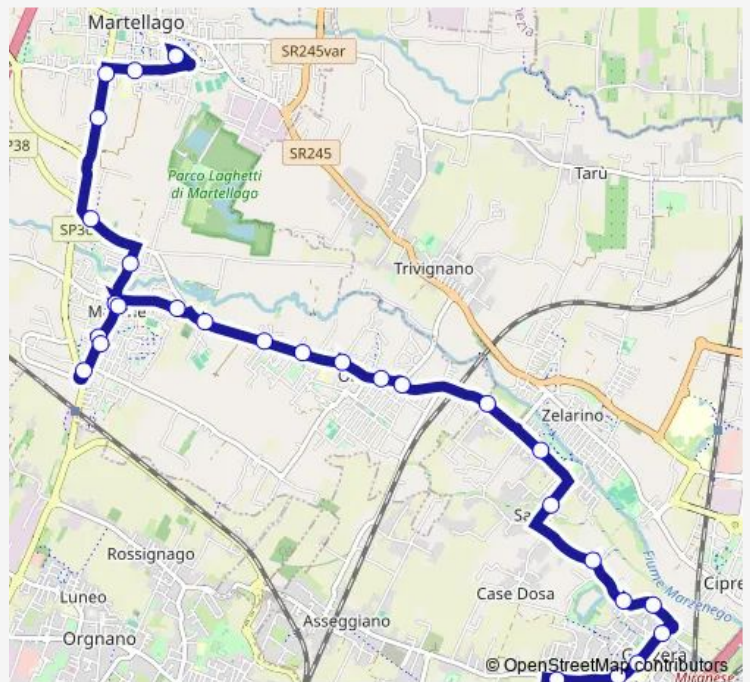

Bus 21 Martellago - Salesiani Ferrarese

[Go to website](#)

Direction
 Salesiani Ferrarese — Martellago
 29 stops
[Open route schedule](#)

- Salesiani Ferrarese
- Asseggiano Volta
- Asseggiano Morin
- Asseggiano Pirano
- Brendole Arsa
- Brendole Promontore
- Brendole Stignano
- Favignana
- Visinoni Selvanese
- Selvanese Visinoni
- Selvanese Pleiadi
- Olmo Pellico
- Olmo Giovanni Xxiii
- Olmo Minzoni
- Olmo Papa Luciani
- Olmo Calvi
- Maerne Cimitero
- Maerne Tasso
- Maerne Centro
- Maerne Guardi
- Maerne Fs

Route schedule
 Salesiani Ferrarese — Martellago

Monday	13:15
Tuesday	13:15
Wednesday	13:15
Thursday	13:15
Friday	13:15
Saturday	—
Sunday	—

Route info
 Direction: Salesiani Ferrarese
 Stops: 29
 Trip Duration: 0 hour 29 min

Martellago

Direction

Martellago — Asseggiano Volta

28 stops

[Open route schedule](#)

Martellago

Martellago Fapanni

Martellago Delle Motte

Friday 07:20

Saturday —

Sunday —

Route info

Direction: Martellago

Stops: 24

Trip Duration: 0 hour 23 min

Direction