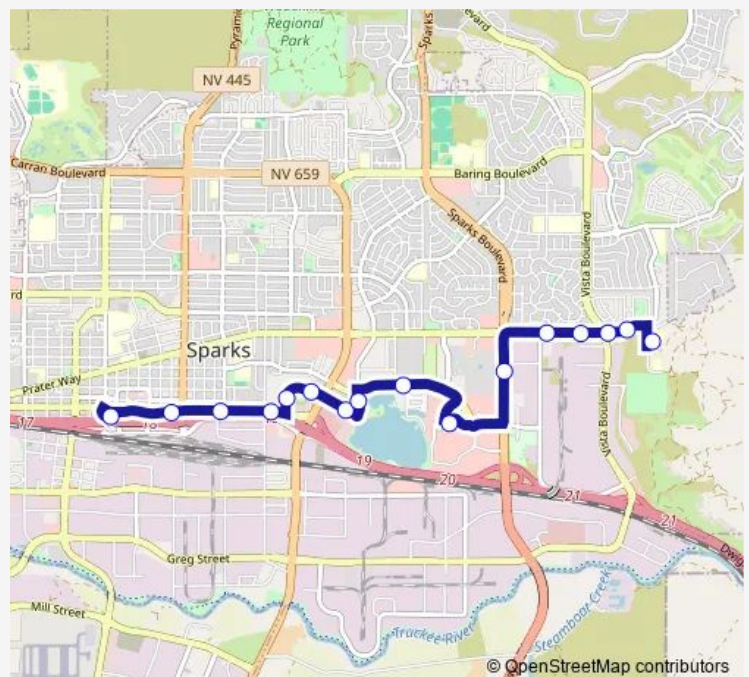

Direction

Northern Nevada Medical Center — RTC Centennial Plaza Bay I (Rt 21)

20 stops

[Open route schedule](#)

- Northern Nevada Medical Center
- E Prater Way and Pete's Way
- E Prater Way and Vista Boulevard
- E Prater Way and Feeder Street
- Lillard Drive and E Prater Way
- Lillard Drive and Boxington Way
- Lillard Drive at Ozburn-Hessey Logistics
- E Lincoln Way and Boxington Way
- George Farris Drive and Legends Bay Drive
- E Lincoln Way and Marina Gateway Drive
- E Lincoln Way and Harbour Cove Drive
- Howard Drive and E Lincoln Way
- Western Village Inn and Casino
- Nichols Boulevard and N Mccarran Boulevard
- Nichols Boulevard and E Victorian Avenue
- E Victorian Avenue and Stanford Way
- Victorian Avenue and 3rd Street
- Victorian Avenue and 7th Street
- Victorian Avenue at Nugget
- RTC Centennial Plaza Bay I (Rt 21)

Route schedule

Northern Nevada Medical Center — RTC Centennial Plaza Bay I (Rt 21)

Monday	04:38-19:08
Tuesday	04:38-19:08
Wednesday	04:38-19:08
Thursday	04:38-19:08
Friday	04:38-19:08
Saturday	05:36-19:09
Sunday	07:31-18:31

Route info

Direction: Northern Nevada Medical Center

Stops: 20

Trip Duration: 0 hour 18 min

21 — Sparks Marina / Legends / Nnmc

Direction

Northern Nevada Medical Center — RTC Centennial Plaza Bay J (Rt 2)

20 stops

Thursday 20:08-00:08⁺¹

Friday 20:08-00:08⁺¹

Saturday 04:36-00:07⁺¹

Sunday 06:01-22:01

Route info

Direction: Northern Nevada Medical Center

Stops: 20

Trip Duration: 0 hour 17 min