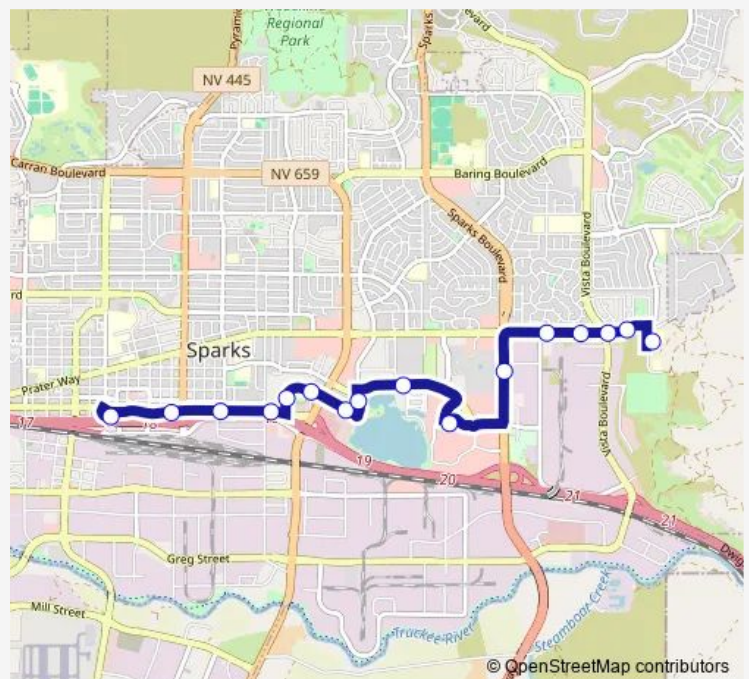

**Direction**

Northern Nevada Medical Center — RTC Centennial Plaza Bay I (Rt 21)

20 stops

[Open route schedule](#)

- Northern Nevada Medical Center
- E Prater Way and Pete's Way
- E Prater Way and Vista Boulevard
- E Prater Way and Feeder Street
- Lillard Drive and E Prater Way
- Lillard Drive and Boxington Way
- Lillard Drive at Ozburn-Hessey Logistics
- E Lincoln Way and Boxington Way
- George Farris Drive and Legends Bay Drive
- E Lincoln Way and Marina Gateway Drive
- E Lincoln Way and Harbour Cove Drive
- Howard Drive and E Lincoln Way
- Western Village Inn and Casino
- Nichols Boulevard and N McCarran Boulevard
- Nichols Boulevard and E Victorian Avenue
- E Victorian Avenue and Stanford Way
- Victorian Avenue and 3rd Street
- Victorian Avenue and 7th Street
- Victorian Avenue at Nugget
- RTC Centennial Plaza Bay I (Rt 21)

Route schedule

Northern Nevada Medical Center — RTC Centennial Plaza Bay I (Rt 21)

Monday	04:38-19:08
Tuesday	04:38-19:08
Wednesday	04:38-19:08
Thursday	04:38-19:08
Friday	04:38-19:08
Saturday	05:36-19:09
Sunday	07:31-18:31

Route info

Direction: Northern Nevada Medical Center

Stops: 20

Trip Duration: 0 hour 19 min

21 — Sparks Marina / Legends / Nnmc

## Direction

Northern Nevada Medical Center — RTC Centennial Plaza Bay J (Rt 2)

20 stops

[Open route schedule](#)

Northern Nevada Medical Center

E Prater Way and Pete's Way

E Prater Way and Vista Boulevard

E Prater Way and Feeder Street