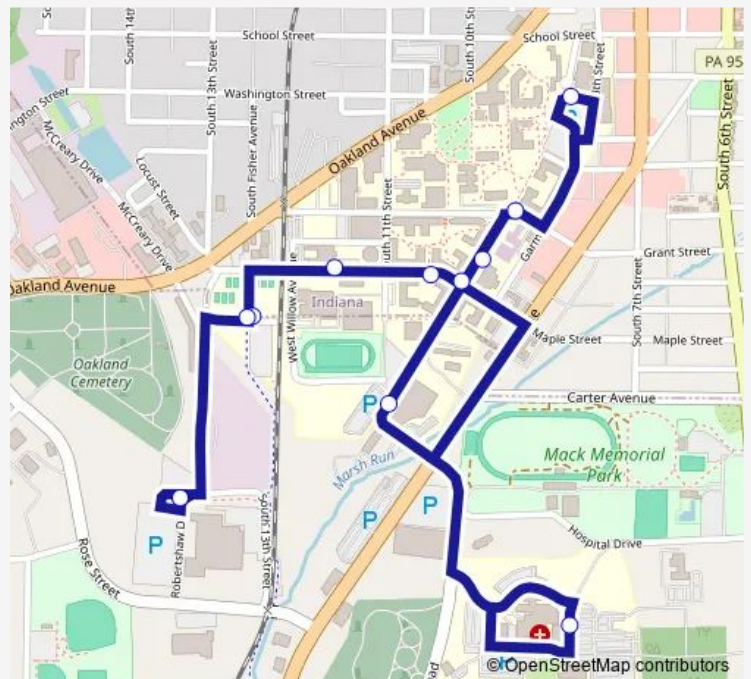

### Direction

undefined — undefined

0 stops

[Open route schedule](#)

### Route schedule

undefined — undefined

Monday	15:55-00:25 <sup>+1</sup>
Tuesday	15:55-00:25 <sup>+1</sup>
Wednesday	15:55-00:25 <sup>+1</sup>
Thursday	15:55-00:25 <sup>+1</sup>
Friday	15:55-00:25 <sup>+1</sup>
Saturday	—
Sunday	—

### Route info

Direction:

Stops: 0

Trip Duration: — min

21 — Early Park-N-Ride Week

BusMaps

21 Bus time schedules and route maps are available in an offline PDF at [busmaps.com](https://busmaps.com). Use the [busmaps.com](https://busmaps.com) website to see live bus times, train schedule or subway schedule, and step-by-step directions for all public transit in Indiana

The schedule is provided in the local timezone. Times with "(+1)" indicate departures on the next day.

PDF file created on 2024-12-21

2024 BusMaps.com - All Rights Reserved