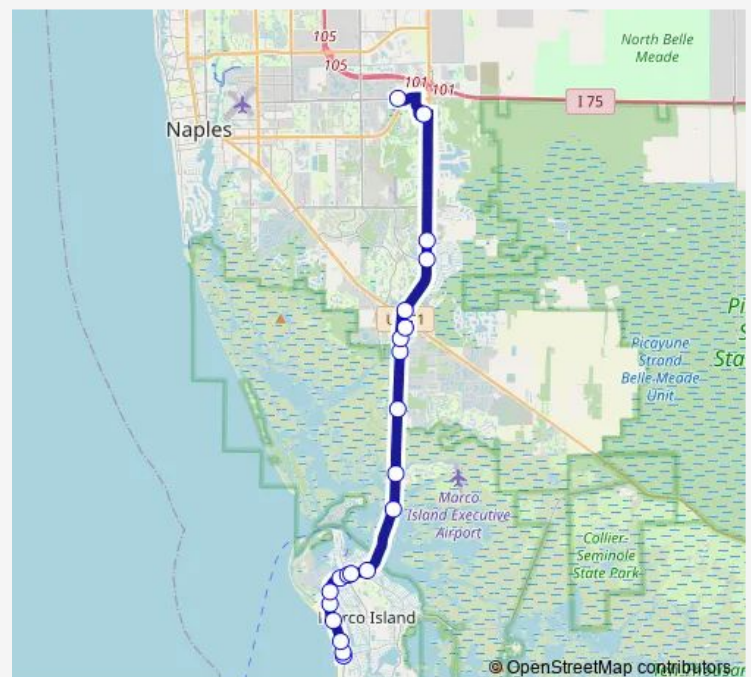

Bus 21 Marco Island Circulator

[Go to website](#)

Direction

CAT OPS garage — Super Walmart

2 stops

[Open route schedule](#)

CAT OPS garage

Super Walmart

Route schedule

CAT OPS garage — Super Walmart

Monday	14:41
Tuesday	14:41
Wednesday	14:41
Thursday	14:41
Friday	14:41
Saturday	14:41
Sunday	14:41

Route info

Direction: CAT OPS garage

Stops: 2

Trip Duration: 0 hour 19 min

Direction

951 and Winterberry — CAT Ops

21 stops

[Open route schedule](#)

951 and Winterberry

Winterberry Dr

Marriott

San Marco Rd

Port Au Prince

Manatee Rd

Henderson Creek

Super Walmart

Us41

Veronawalk Blvd

Sabal Palm Rd

Super Walmart