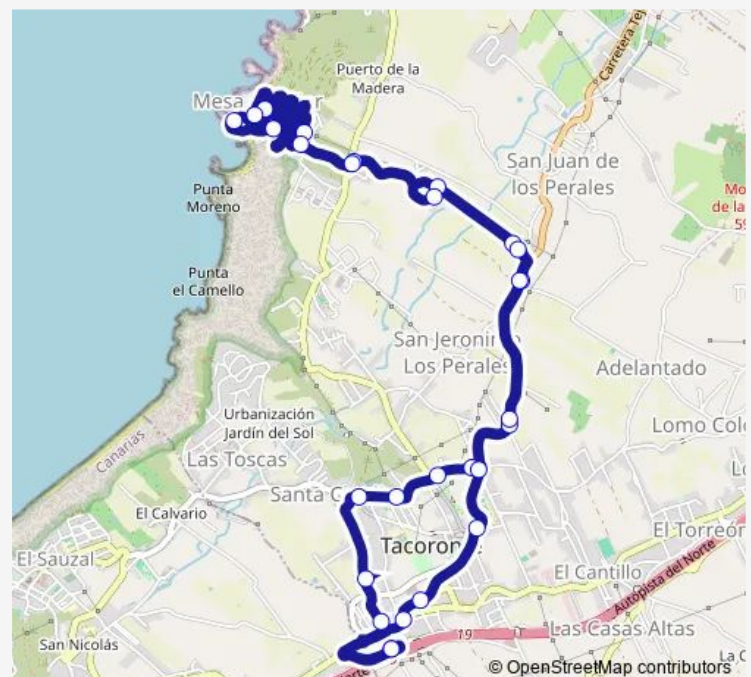

### Route schedule

Tacoronte (T) — Tacoronte (T)

Monday 08:30-20:30

Tuesday 08:30-20:30

Wednesday 08:30-20:30

Thursday 08:30-20:30

Friday 08:30-20:30

Saturday 08:30-20:30

### Route info

Direction: Tacoronte (T)

Stops: 28

Trip Duration: 0 hour 32 min

21 — Tacoronte ->Sta. Catalina-> Playa Mesa DEL Mar **BusMaps**

LOS Perales (T)

Callejón Grande

Guardia Civil