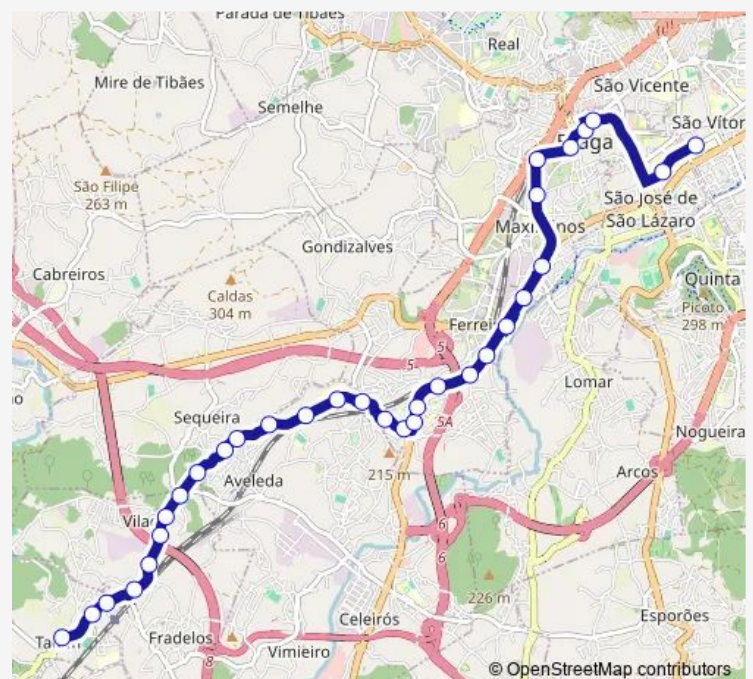

### Route schedule

Conde Agrolongo li — Crasto (Arentim)

Monday 11:10-19:10

Tuesday 11:10-19:10

Wednesday 11:10-19:10

Thursday 11:10-19:10

Friday 11:10-19:10

Saturday —

### Route info

Direction: Conde Agrolongo li

Stops: 60

Trip Duration: 0 hour 45 min

■ 21 — Praça Conde DE Agrolongo - Tadim

BusMaps

António Gomes Ii

António Gomes Iii