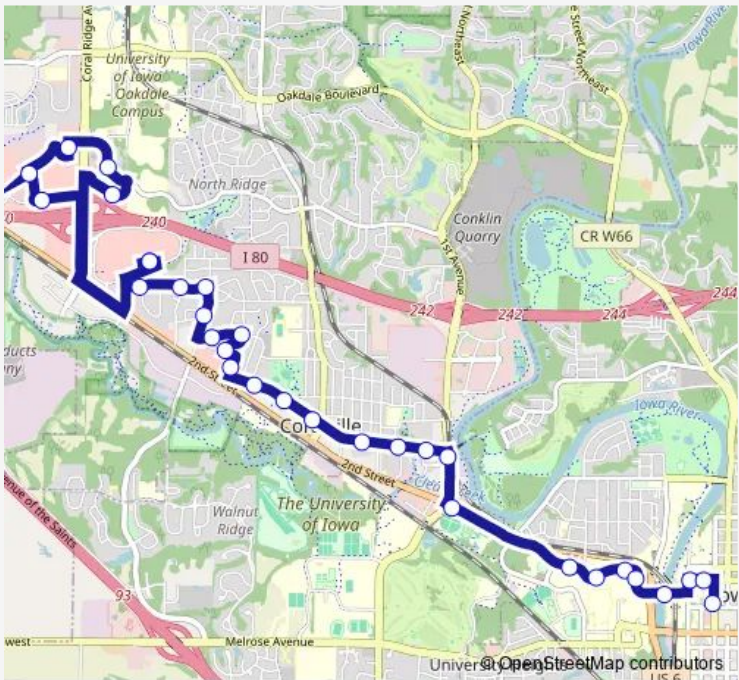

Bus 21 5th Street

[Go to website](#)

Direction
 Downtown Interchange — Coral Ridge Mall
 31 stops
[Open route schedule](#)

- Downtown Interchange
- Hubbard Park
- Newton Rd - UI Student Health
- Newton Rd Ramp
- Newton Rd - VA Hospital
- Newton & Lincoln
- Elliot St @ Carver Hawkeye Arena
- 1st Ave & Highway 6
- 1st Ave & 5th St
- 5th St & 3rd Ave
- 5th St & 4th Ave
- 5th St & 8th Ave
- 5th St & 12th Ave - Library
- 5th St & 7th St - City Hall
- 5th St & 18th Ave - Coral Village
- 20th Ave & 5th St
- 8th St & 20th Ave
- 20th Ave & 9th St
- 9th St & 21st Ave Place
- 22nd Ave & 9th St (Nb)
- 22nd Ave & 10th St

Route schedule
 Downtown Interchange — Coral Ridge Mall

Monday	06:00-17:30
Tuesday	06:00-17:30
Wednesday	06:00-17:30
Thursday	06:00-17:30
Friday	06:00-17:30
Saturday	—
Sunday	—

Route info
 Direction: Downtown Interchange
 Stops: 31
 Trip Duration: 0 hour 44 min

21 — 5th Street BusMaps

10th St & 23rd Ave

10th St & North Boston Way

10th St & 25th Ave

Coral Ridge Mall

Corridor Way

Holiday Rd & North Coral St - Hope House

Heartland Place & Heartland Dr

Sunday —

Route info

Direction: Coral Ridge Mall

Stops: 31

Trip Duration: 0 hour 28 min

Newton Rd - Merf

Pappajohn Biomedical Discovery Building

Iowa Ave - English Philosophy Building Imu