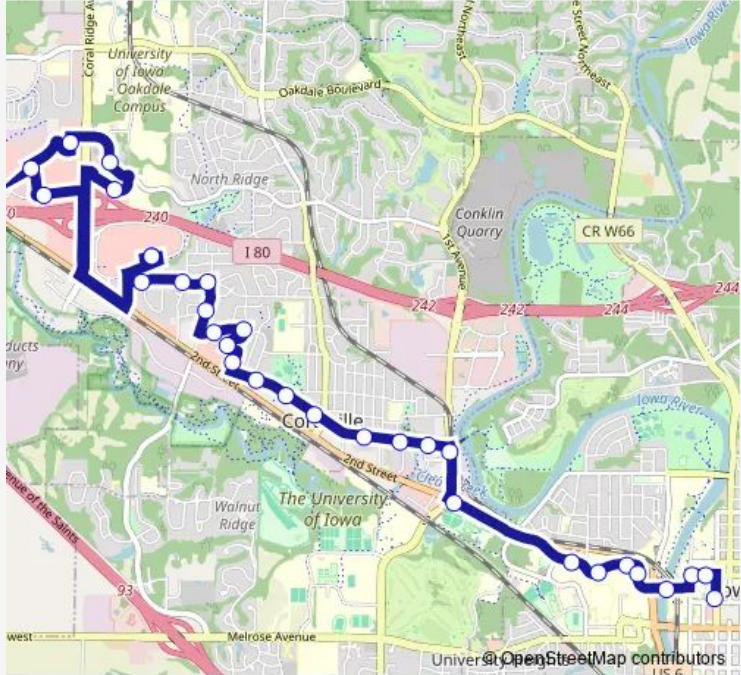

Bus 21 5th Street

[Go to website](#)

Direction
 Downtown Interchange — Coral Ridge Mall
 31 stops
[Open route schedule](#)

- Downtown Interchange
- Hubbard Park
- Newton Rd - UI Student Health
- Newton Rd Ramp
- Newton Rd - VA Hospital
- Newton & Lincoln
- Elliot St @ Carver Hawkeye Arena
- 1st Ave & Highway 6
- 1st Ave & 5th St
- 5th St & 3rd Ave
- 5th St & 4th Ave
- 5th St & 8th Ave
- 5th St & 12th Ave - Library
- 5th St & 7th St - City Hall
- 5th St & 18th Ave - Coral Village
- 20th Ave & 5th St
- 8th St & 20th Ave
- 20th Ave & 9th St
- 9th St & 21st Ave Place
- 22nd Ave & 9th St (Nb)
- 22nd Ave & 10th St

Route schedule
 Downtown Interchange — Coral Ridge Mall

Monday	06:00-17:30
Tuesday	06:00-17:30
Wednesday	06:00-17:30
Thursday	06:00-17:30
Friday	06:00-17:30
Saturday	—
Sunday	—

Route info
 Direction: Downtown Interchange
 Stops: 31
 Trip Duration: 0 hour 44 min

Route schedule

Coral Ridge Mall — Downtown Interchange

Monday 05:25-17:49

Tuesday 05:25-17:49

Wednesday 05:25-17:49

Thursday 05:25-17:49

Friday 05:25-17:49

Saturday —

Sunday —

Route info

Direction: Coral Ridge Mall

Stops: 31

Trip Duration: 0 hour 28 min

Newton Rd - Merf

Pappajohn Biomedical Discovery Building

Iowa Ave - English Philosophy Building Imu