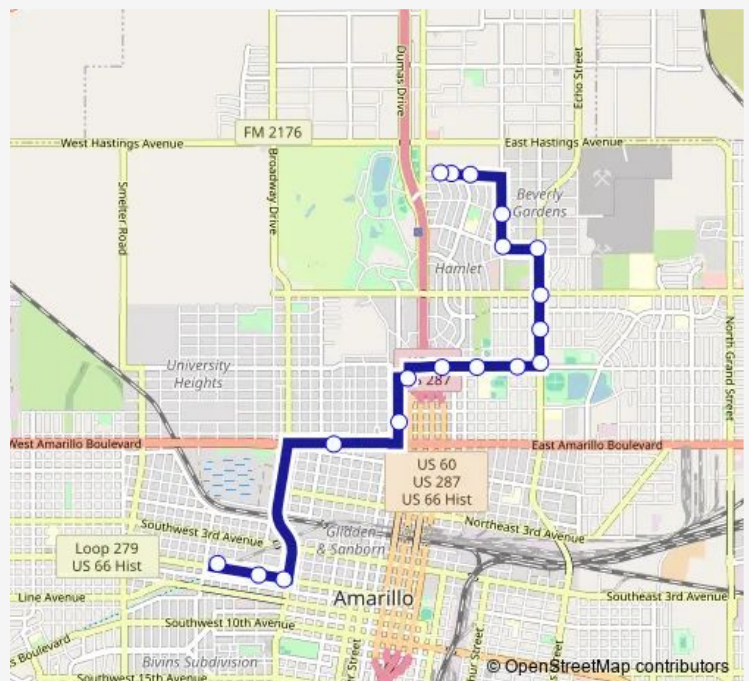

NE 15th Ave & N Cleveland St

N Mirror St & NE 15th Ave

N Mirror St & NE 18th Ave

N Mirror St & NE 24th Ave

Sycamore St & N Mirror St

Sycamore St & Angelous Dr

Angelus Dr & La Mesa Ave

Jason Ave & Orange St (Cypress Creek Apartments)

Jason Ave & Magnolia St (Mariposa Apartments)

Jason Ave & Palm St (United Supermarket)

Route schedule

W 6th Ave & Bowie St (Transfer Station) — Jason Ave & Palm St (United Supermarket)

Monday	06:20-18:00
Tuesday	06:20-18:00
Wednesday	06:20-18:00
Thursday	06:20-18:00
Friday	06:20-18:00
Saturday	06:20-18:00
Sunday	06:20-18:00

Route info

Direction: W 6th Ave & Bowie St (Transfer Station)

Stops: 18

Trip Duration: 0 hour 26 min

Direction

Jason Ave & Palm St (United Supermarket) — W 6th Ave & Bowie St (Transfer Station)

15 stops

[Open route schedule](#)

Jason Ave & Palm St (United Supermarket)

Sycamore St & Oak Dr

Oak Dr & Poplar St

Poplar St & NE 24th Ave

NE 24th Ave & Oak Dr

Dumas Dr & Sycamore St

Dumas Dr & Dawn Ln

Dumas Dr & Chaparral Rd