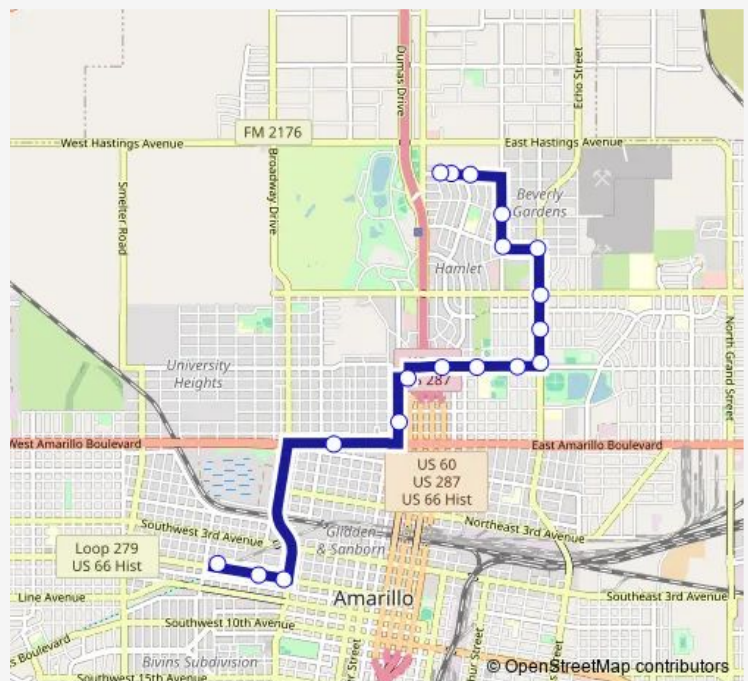

Bus 21 Hughes / Hamlet / Funfest

[Go to website](#)

Direction

W 6th Ave & Bowie St (Transfer Station) — Jason Ave & Palm St (United Supermarket)

18 stops

[Open route schedule](#)

W 6th Ave & Bowie St (Transfer Station)

Jason Ave & Magnolia St (Mariposa Apartments)

Jason Ave & Palm St (United Supermarket)

Route schedule

W 6th Ave & Bowie St (Transfer Station) — Jason Ave & Palm St (United Supermarket)

Monday	06:20-18:00
Tuesday	06:20-18:00
Wednesday	06:20-18:00
Thursday	06:20-18:00
Friday	06:20-18:00
Saturday	06:20-18:00
Sunday	06:20-18:00

Route info

Direction: W 6th Ave & Bowie St (Transfer Station)

Stops: 18

Trip Duration: 0 hour 26 min

Direction

Jason Ave & Palm St (United Supermarket) — W 6th Ave & Bowie St (Transfer Station)

15 stops

[Open route schedule](#)

Jason Ave & Palm St (United Supermarket)

Sycamore St & Oak Dr

Oak Dr & Poplar St

Poplar St & NE 24th Ave

NE 24th Ave & Oak Dr

Dumas Dr & Sycamore St

Dumas Dr & Dawn Ln

Dumas Dr & Chaparral Rd