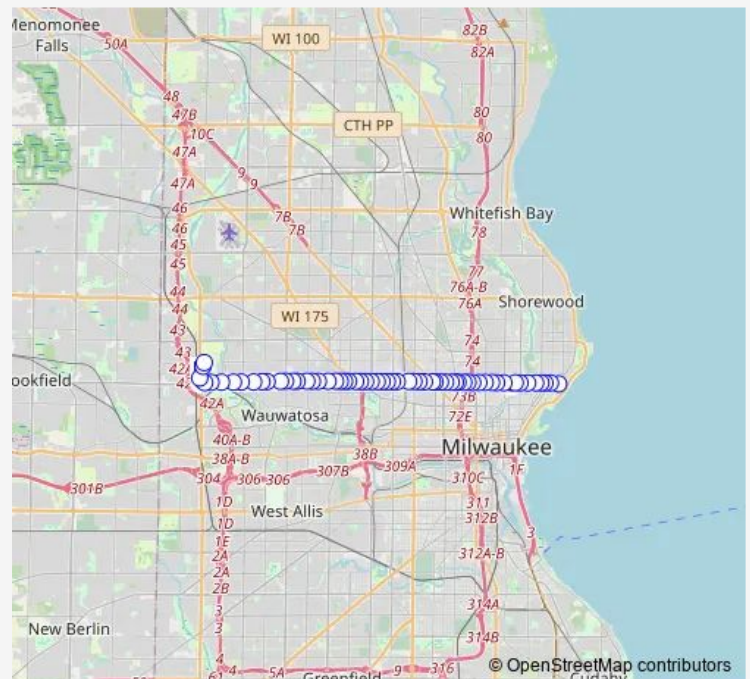

North & N53

North & N51

North & N49

Route schedule

North & N104 — Kenwood & Stowell

Monday 05:56

Tuesday 05:56

Wednesday 05:56

Thursday 05:56

Friday 05:56

Saturday —

Sunday —

Route info

Direction: North & N104

Stops: 63

Trip Duration: 0 hour 42 min

21 — North Avenue

North & N47

North & N45

North & Sherman

North & N41

North & N39

North & N37

North & N35

North & N33

North & N29

North & N27

North & N25

North & N24

North & Fond DU Lac

North & Monroe

North & N18