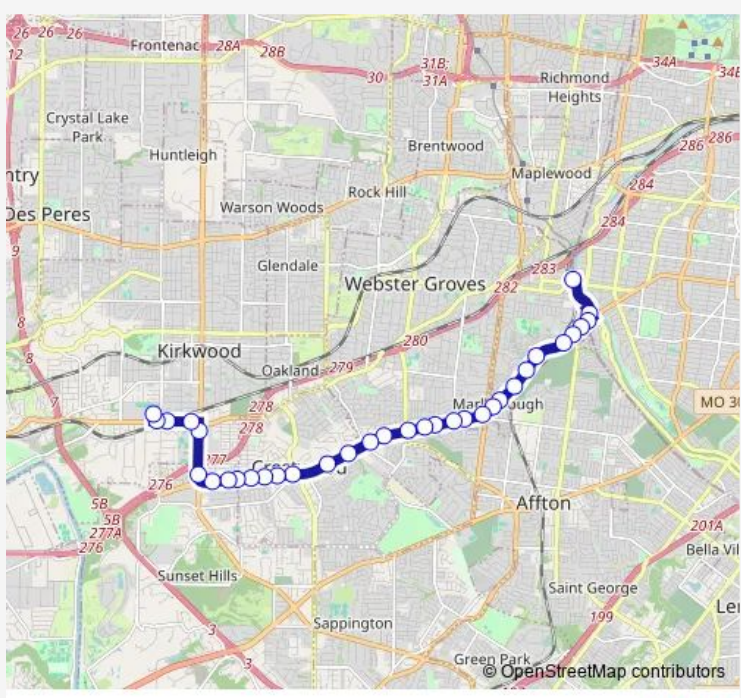

Bus 21 Watson Rd

[Go to website](#)

Direction
 Shrewsbury-Lansdowne I-44 Transit Center — Stlcc Meramec
 34 stops
[Open route schedule](#)

- Shrewsbury-Lansdowne I-44 Transit Center
- Weil @ River DES Peres Sb
- Watson @ Creighton Wb
- 7221 Watson Wb
- Watson @ Mackenzie Wb
- Watson @ Mackenzie Plaza Exit Wb
- Watson @ Trianon Parkway Wb
- 7601 Watson Wb
- Watson @ Ravensridge Wb
- Watson @ Wimbledon Wb
- Watson @ Pembroke Wb
- Watson @ Laclede Station Road Wb
- Watson @ Culverhill Wb
- Watson @ Edgar Wb
- Watson @ Cheshire Wb
- 8457 Watson Wb
- 8567 Watson Wb
- 8749 Watson Wb
- Watson @ Grant Wb
- Watson @ Watson Industrial Park Wb
- Watson @ Park Crestwood Wb

Route schedule
 Shrewsbury-Lansdowne I-44 Transit Center — Stlcc Meramec

Monday	05:38-00:08 ⁺¹
Tuesday	05:38-00:08 ⁺¹
Wednesday	05:38-00:08 ⁺¹
Thursday	05:38-00:08 ⁺¹
Friday	05:38-00:08 ⁺¹
Saturday	05:50-24:00
Sunday	05:50-24:00

Route info
 Direction: Shrewsbury-Lansdowne I-44 Transit Center
 Stops: 34
 Trip Duration: 0 hour 25 min

21 — Watson Rd **BusMaps**

Watson @ Sappington Wb

Watson @ Glenwood Wb

9833 Watson Wb

Watson @ Sturdy Wb

Watson @ Starling Wb

Watson @ Windward Ridge Wb

10415 Watson Wb

Lindbergh @ Deane Court Nb

1034 South Lindbergh Nb

BIG Bend @ Kirkwood Wb

BIG Bend @ Maeville Wb

BIG Bend @ Geyer Wb