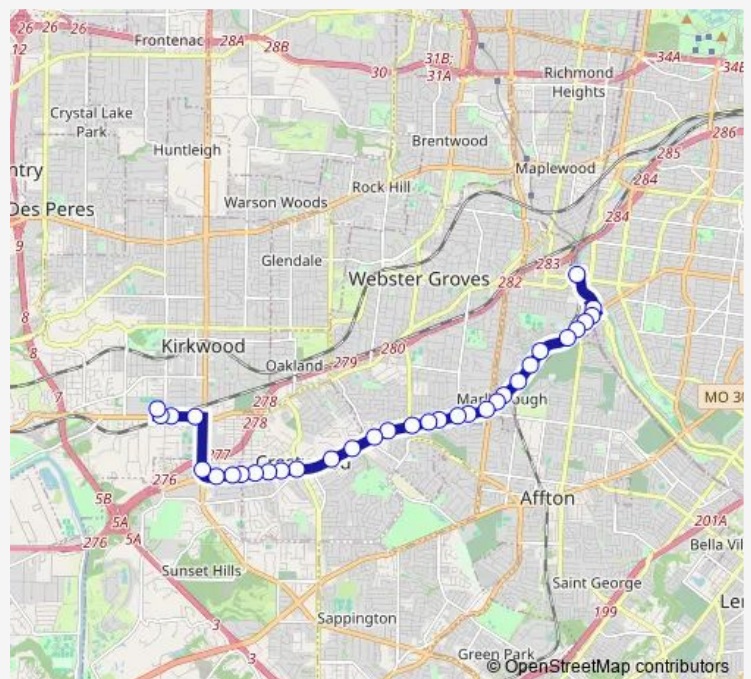

Watson @ Grant Wb

Watson @ Watson Industrial Park Wb

Watson @ Park Crestwood Wb

Route schedule

Shrewsbury-Lansdowne I-44 Transit Center — Stlcc Meramec

Monday 05:38-00:08⁺¹

Tuesday 05:38-00:08⁺¹

Wednesday 05:38-00:08⁺¹

Thursday 05:38-00:08⁺¹

Friday 05:38-00:08⁺¹

Saturday 05:50-24:00

Sunday 05:50-24:00

Route info

Direction: Shrewsbury-Lansdowne I-44 Transit Center

Stops: 34

Trip Duration: 0 hour 23 min

Lindbergh @ Deane Court Nb

1034 South Lindbergh Nb

BIG Bend @ Kirkwood Wb

BIG Bend @ Maeville Wb

BIG Bend @ Geyer Wb

Stlcc Meramec

Direction

Shrewsbury-Lansdowne I-44 Transit Center — ASSEMBLY PKWY @ NORTH HWY EB

32 stops

[Open route schedule](#)

Shrewsbury-Lansdowne I-44 Transit Center

Weil @ River DES Peres Sb

Watson @ Creighton Wb

7221 Watson Wb

Watson @ Mackenzie Wb

Watson @ Mackenzie Plaza Exit Wb