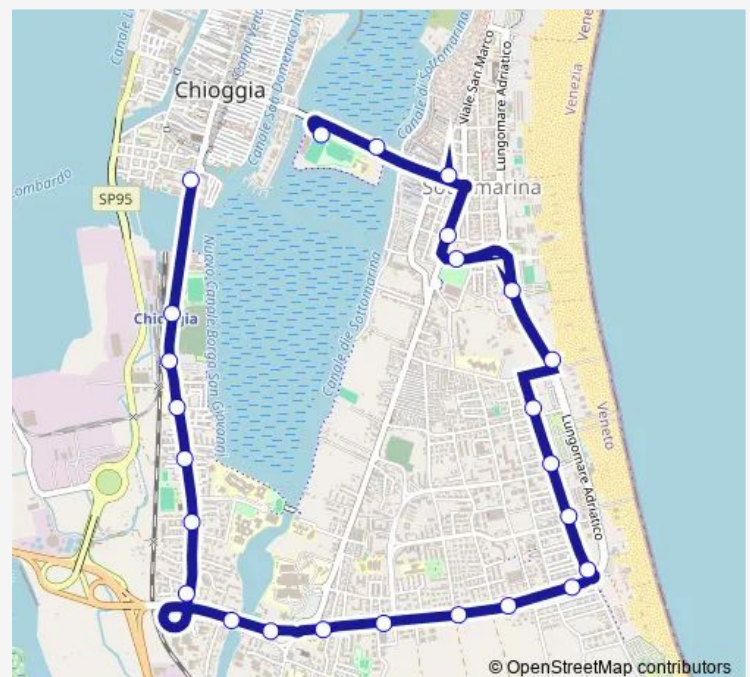

Sottomarina Tirreno

Sottomarina Boschetto

Sottomarina Bergamo

Route schedule

Chioggia Campo Marconi — Isola Unione

Monday 13:10-14:10

Tuesday 13:10-14:10

Wednesday 14:10

Thursday 09:54-14:10

Friday 13:10-14:10

Saturday 13:10-14:10

Sunday 13:10-14:10

Route info

Direction: Chioggia Campo Marconi

Stops: 25

Trip Duration: 0 hour 18 min

21 — Isola Unione - Isola Unione

BusMaps

Sottomarina Brescia

Sottomarina Milano

Isola Unione Parcheggio

Isola Unione

Direction

IsolaUnione — IsolaUnione

Tuesday 14:40

Wednesday 14:40

Thursday 07:20-14:40

Friday 07:20-14:40

Saturday 07:20-14:40

Sunday 14:40

Route info

Direction: IsolaUnione Unione E