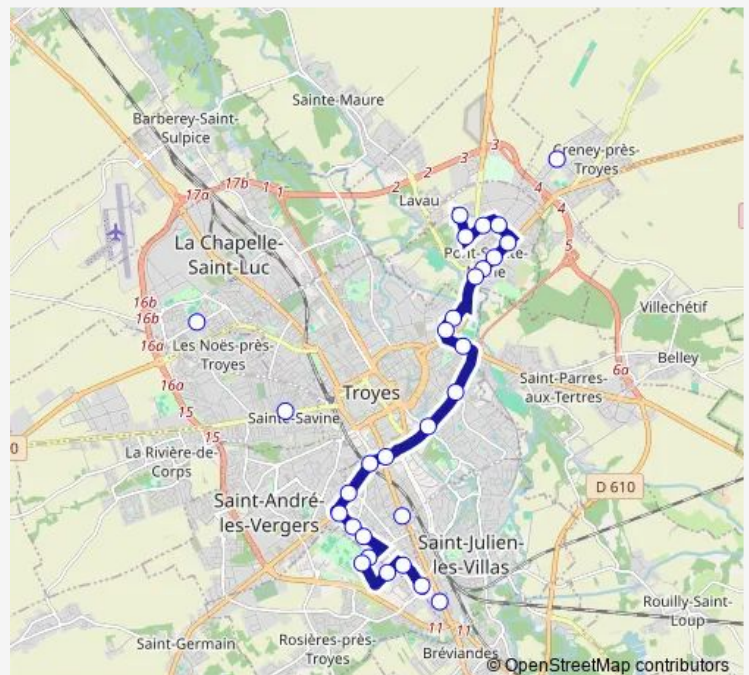

Lombards

Marne

Lycee Technique

Route schedule

PT. STE Marie Eureka — Chartreux

Monday 11:47-13:19

Tuesday 11:47-13:19

Wednesday 11:46

Thursday 11:47-13:19

Friday 11:47-13:19

Saturday —

Sunday —

Route info

Direction: PT. STE Marie Eureka

Stops: 29

Trip Duration: 0 hour 31 min

Chartreux

Direction

Chartreux — PT. STE Marie Eureka

28 stops

[Open route schedule](#)

Chartreux

Champagne

Quebec

Thursday 06:57

Friday 06:57

Saturday —

Sunday —

Route info

Direction: PT. STE Marie Eureka

Stops: 38

Trip Duration: 0 hour 38 min