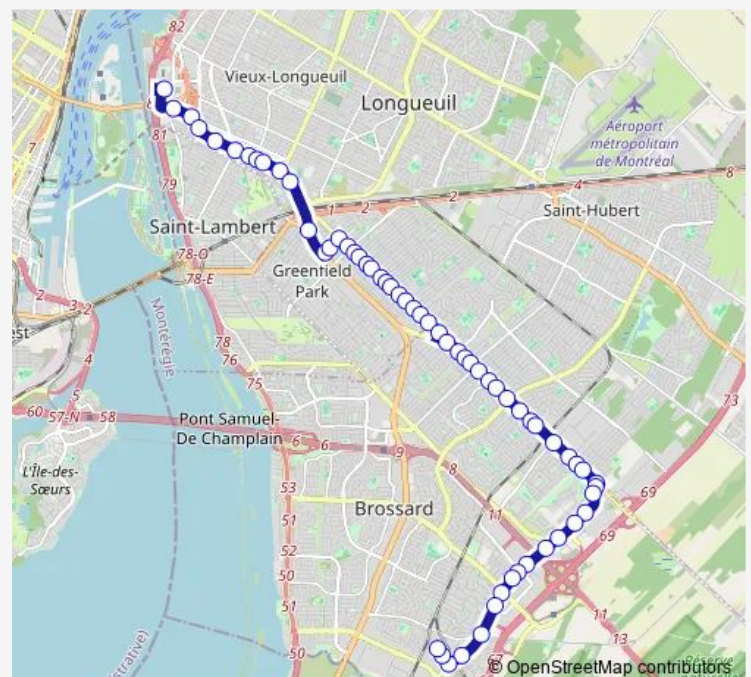

Thursday 05:26-01:07⁺¹

Friday 05:26-01:07⁺¹

Saturday 05:13-00:52⁺¹

Sunday 05:13-00:53⁺¹

Route info

Direction: Terminus Longueuil

Stops: 61

Trip Duration: 0 hour 52 min

21 — Grande-Allée / du Quartier

Grande Allée / Montgomery

Grande Allée / Régent

Grande Allée / Raymond

Grande Allée / Murray

Grande Allée / Soucy

Grande Allée / Louis-Lamarre

Grande Allée / Adam