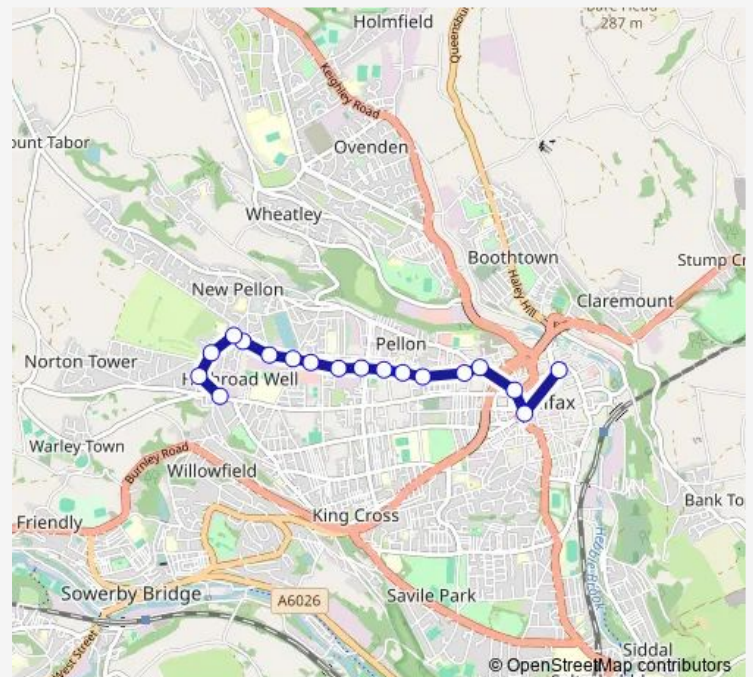

### Route schedule

Halifax Bus Station E — Sandhall Lane

Monday 07:15-17:45

Tuesday 07:15-17:45

Wednesday 07:15-17:45

Thursday 07:15-17:45

Friday 07:15-17:45

Saturday 07:45-17:45

### Route info

Direction: Halifax Bus Station E

Stops: 18

Trip Duration: 0 hour 18 min

■ 21 — Halifax - Highroad Well

**Direction**

Sandhall Lane — Halifax Bus Station E

16 stops

[Open route schedule](#)

Sandhall Lane

Gibbet Street Thackray St

Gibbet Street West View Ave

Spring Hall Lane Spring Hall Place

Spring Hall Lane Spring Hall Grove

Hanson Lane Clay Pits Ln

Hanson Lane Ryeburn Court

## Route info

Direction: Sandhall Lane

Stops: 16

Trip Duration: 0 hour 16 min

21 Bus time schedules and route maps are available in an offline PDF at [busmaps.com](https://busmaps.com). Use the [busmaps.com](https://busmaps.com) website to see live bus times, train schedule or subway schedule, and step-by-step directions for all public transit in Halifax