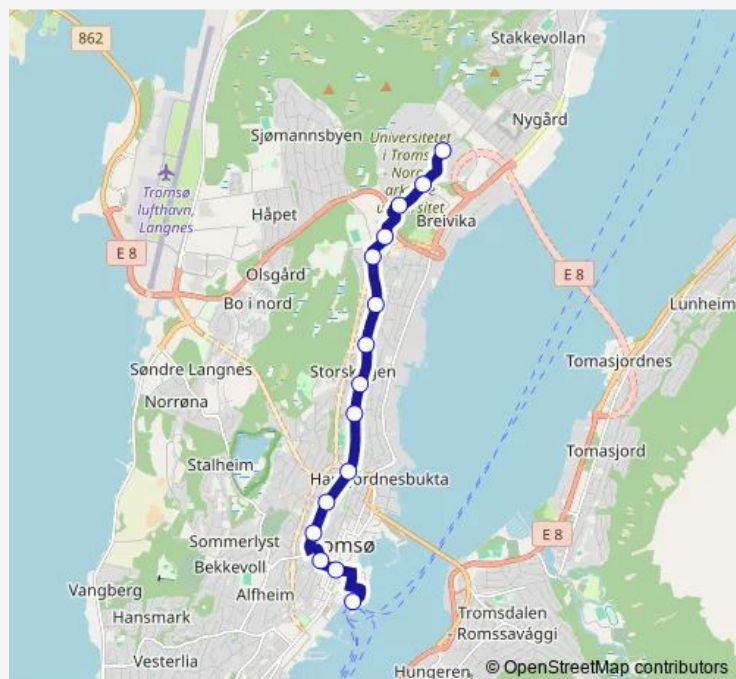

Tuesday 14:12-16:42

Wednesday 14:12-16:42

Thursday 14:12-16:42

Friday 14:12-16:42

Saturday —

Sunday —

Route info

Direction: Unn

Stops: 15

Trip Duration: 0 hour 17 min

21 — Sentrum - Unn

Direction

Tromsø Prostneset — Forskningsparken

15 stops

[Open route schedule](#)

Tromsø Prostneset

Smørtorget

Petersborggata

Sjømannsskolen

Kvamstykket

Storskogen

Nøysomheten

Doktordalen

Grøholtvegen

Monday 08:18-10:18

Tuesday 08:18-10:18

Wednesday 08:18-10:18

Thursday 08:18-10:18

Friday 08:18-10:18

Saturday —

Sunday —

Route info