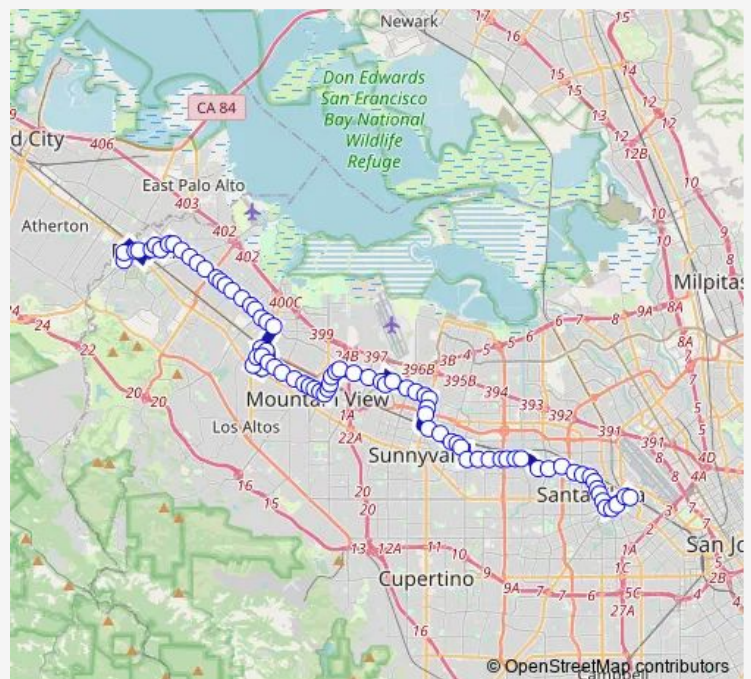

### Route schedule

Santa Clara Transit Center (Bay 7) — Arboretum & Sand Hill

Monday 05:34-20:26

Tuesday 05:34-20:26

Wednesday 05:34-20:26

Thursday 05:34-20:26

Friday 05:34-20:26

Saturday 08:05-20:05

### Route info

Direction: Santa Clara Transit Center (Bay 7)

Stops: 83

Trip Duration: 1 hour 49 min

21 — Stanford Shopping Ctr - Santa Clara Tc

Reed & Wolfe

Evelyn & Wolfe

Evelyn & Holly Terrace

## Route info

Direction: Arboretum & Sand Hill

Stops: 82

Trip Duration: 1 hour 37 min

Showers & Pachetti

Showers & California

Showers & Latham

San Antonio & El Camino