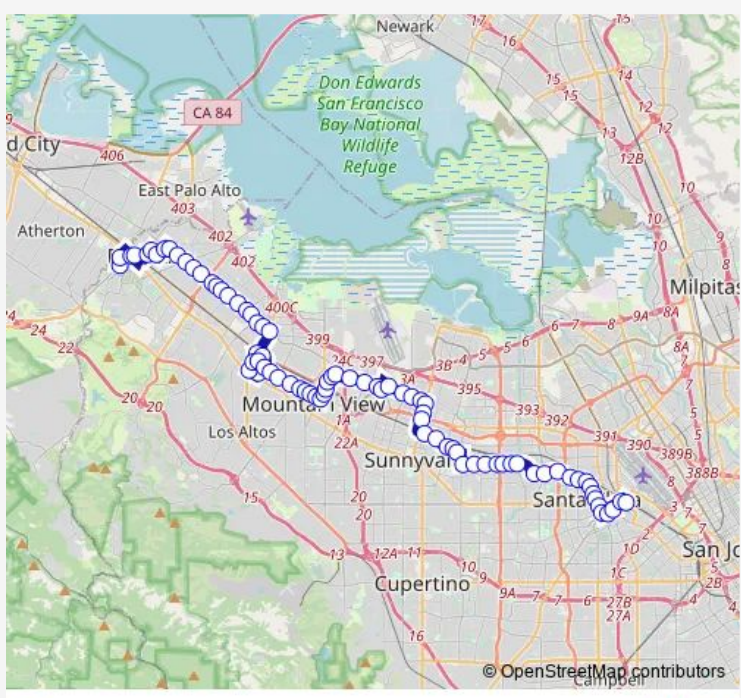

Bus 21 Stanford Shopping Ctr - Santa Clara Tc

[Go to website](#)

Direction
 Santa Clara Transit Center (Bay 7) — Arboretum & Sand Hill
 83 stops
[Open route schedule](#)

- Santa Clara Transit Center (Bay 7)
- Benton & El Camino
- Lafayette & Franklin
- Homestead & Main
- Monroe & Franklin
- Monroe & Fremont
- Monroe & El Camino
- Monroe & Warburton
- Monroe & Don
- Monroe & Cabrillo
- Monroe & Scott
- Monroe & Deborah
- Monroe & Roosevelt
- Monroe & Bowers
- Monroe & Brown
- Monroe & Marchese
- Monroe & Monticello
- Monroe & Lawrence
- Reed & Willow
- Reed & Evelyn
- Reed & Sequoia

Route schedule
 Santa Clara Transit Center (Bay 7) — Arboretum & Sand Hill

Monday	05:37-20:28
Tuesday	05:37-20:28
Wednesday	05:37-20:28
Thursday	05:37-20:28
Friday	05:37-20:28
Saturday	08:05-20:05
Sunday	08:20-19:00

Route info
 Direction: Santa Clara Transit Center (Bay 7)
 Stops: 83
 Trip Duration: 1 hour 47 min

21 — Stanford Shopping Ctr - Santa Clara Tc **BusMaps**

Reed & Wolfe

Evelyn & Wolfe

Evelyn & Holly Terrace

Route info

Direction: Arboretum & Sand Hill

Stops: 82

Trip Duration: 1 hour 36 min

Showers & Pachetti

Showers & California

Showers & Latham

San Antonio & El Camino