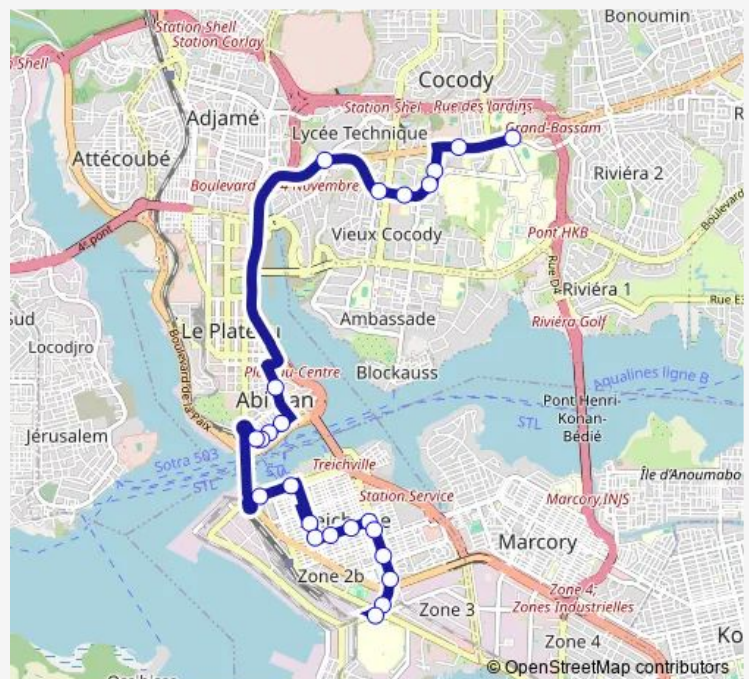

### Route schedule

Ecole de Police — Terminus CHU de Treichville

Monday 06:00

Tuesday 06:00

Wednesday 06:00

Thursday 06:00

Friday 06:00

Saturday 06:00

### Route info

Direction: Ecole de Police

Stops: 24

Trip Duration: 1 hour 40 min

21 — École Nationale de Police ↔ CHU Treichville

Centre Commercial Gare Bassam Treichville

Foire de Chine Outlet

Terminus CHU de Treichville