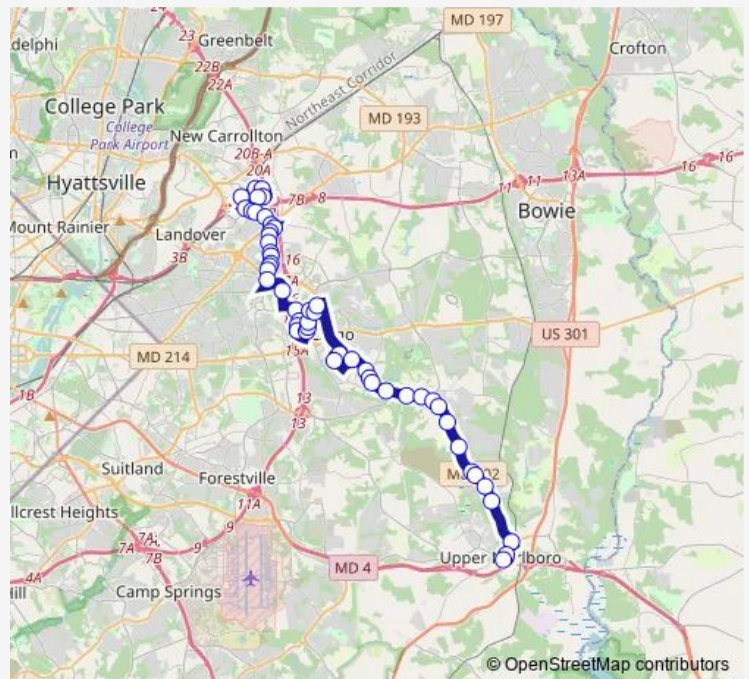

Bus 21 Upper Marlboro / New Carrollton Metro

[Go to website](#)

Direction

New Carrollton Metrorail Station at Bus Bay F — Court-house at Judges Drive

51 stops

[Open route schedule](#)

- New Carrollton Metrorail Station at Bus Bay F
- Professional Place at 8100 Professional Place
- Professional Place at 8301 Professional Place
- Corporate Drive at 8401 Corporate Drive
- Corporate Drive at 8300 Corporate Drive
- Ardwick-Ardmore Road at Opp. Ardwick Place
- Ardwick-Ardmore Road at 8343 Ardwick-Ardmore Road
- Ardwick-Ardmore Road at 8325 UPS Building
- Ardwick-Ardmore Road at Preston Street
- Ardwick-Ardmore Road at M.L. King Jr. Highway (Md. Rte. 704)
- Brightseat Road at Ardwick-Ardmore Road
- Brightseat Road at Sterling Street
- Brightseat Road at Amador Drive
- Brightseat Road at Glenarden Library
- Brightseat Road at Hamlin Street
- Brightseat Road at Girard Street
- Brightseat Road at Evarts Street
- Brightseat Road at Maple Ridge Apartments #1
- Brightseat Road at Maple Ridge Apartments #2
- Brightseat Rd at Landover Rd

Route info

Direction: New Carrollton Metrorail Station at Bus Bay F

Stops: 51

Trip Duration: 0 hour 54 min

21 — Upper Marlboro / New Carrollton Metro

Brightseat Rd at Landsdowne Village Apartments

Arena Drive at Shoppers Way

Harry S. Truman Drive at Largo Hospital

Largo Town Center Metrorail Station at Bus Bay F

Largo Dr at 9301 Largo Dr

Lottsford Road at Harry S. Truman Drive

Lottsford Road at 8951 Lottsford Road

Lottsford Road at Zachery Street

Thursday 06:15-18:45

Friday 06:15-18:45

Saturday 06:15-18:20

Sunday —

Route info

Direction: Courthouse at Judges Drive

Stops: 51

Trip Duration: 0 hour 56 min