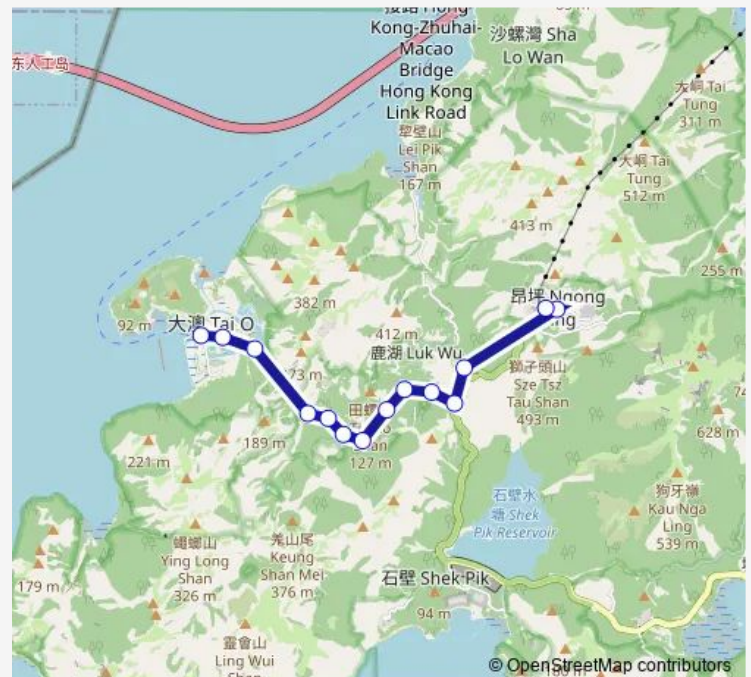

[Nlb] Ngong Ping Village

[Nlb] Ngong Ping

### Route schedule

[Nlb] TAI O — [Nlb] Ngong Ping

Monday 07:45-16:45

Tuesday 07:45-16:45

Wednesday 07:45-16:45

Thursday 07:45-16:45

Friday 07:45-16:45

Saturday 07:45-17:45

### Route info

Direction: [Nlb] TAI O

Stops: 14

Trip Duration: 0 hour 18 min

■ 21 — TAI O - Ngong Ping