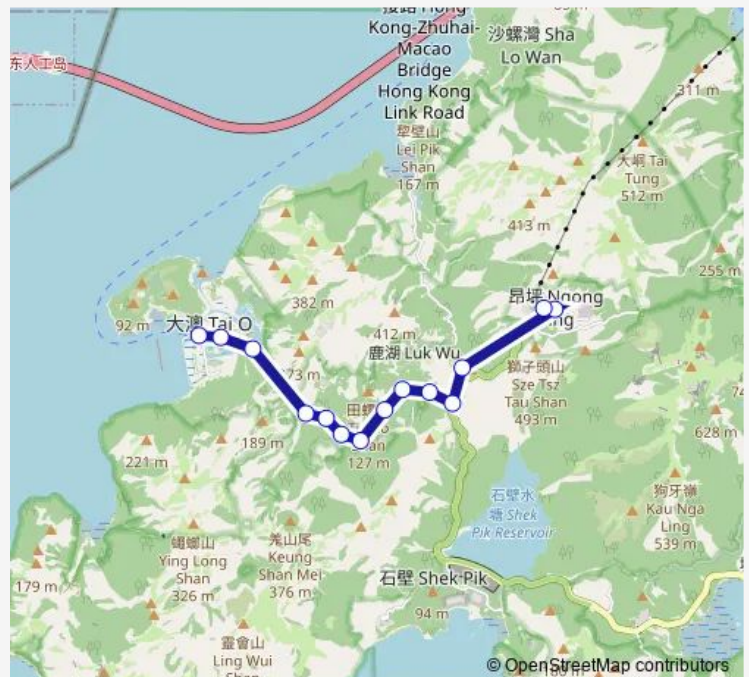

[Nlb] Ngong Ping Village

[Nlb] Ngong Ping

### Route schedule

[Nlb] TAI O — [Nlb] Ngong Ping

Monday 07:45-16:45

Tuesday 07:45-16:45

Wednesday 07:45-16:45

Thursday 07:45-16:45

Friday 07:45-16:45

Saturday 07:45-17:45

### Route info

Direction: [Nlb] TAI O

Stops: 14

Trip Duration: 0 hour 18 min

■ 21 — TAI O - Ngong Ping