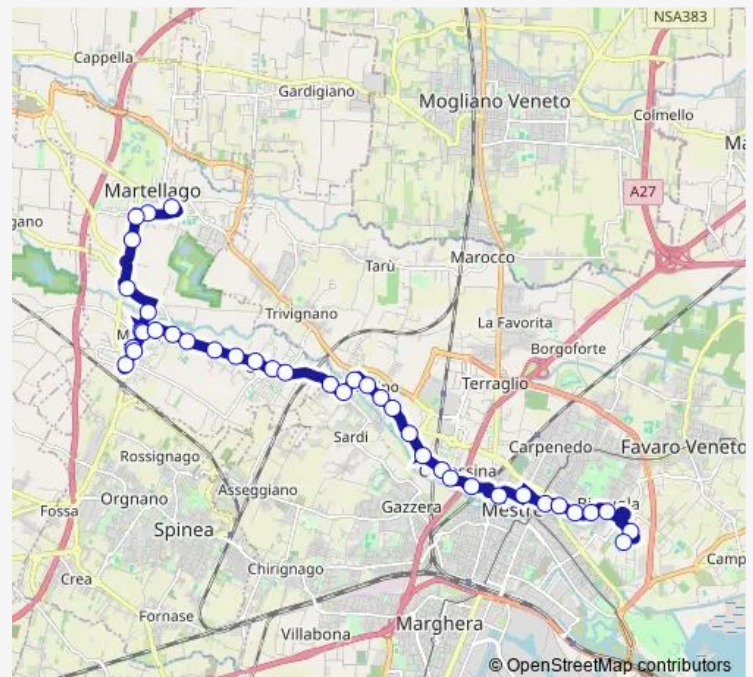

Thursday 07:05-07:10

Friday 07:05-07:10

Saturday 07:05-07:10

Sunday —

Route info

Direction: Martellago

Stops: 39

Trip Duration: 0 hour 34 min

21 — Martellago - Camporese Gritti

Tito Castellana

Zelarino Municipio

Zelarino Chiesa

Zelarino Carpaccio

Castellana Marzenego

Castellana Bellotto

Castellana Piazzetta

Sunday —

Route info

Direction: Camporese Gritti

Stops: 38

Trip Duration: 0 hour 34 min

Maerne Tasso

Maerne Chiesa

Maerne Centro