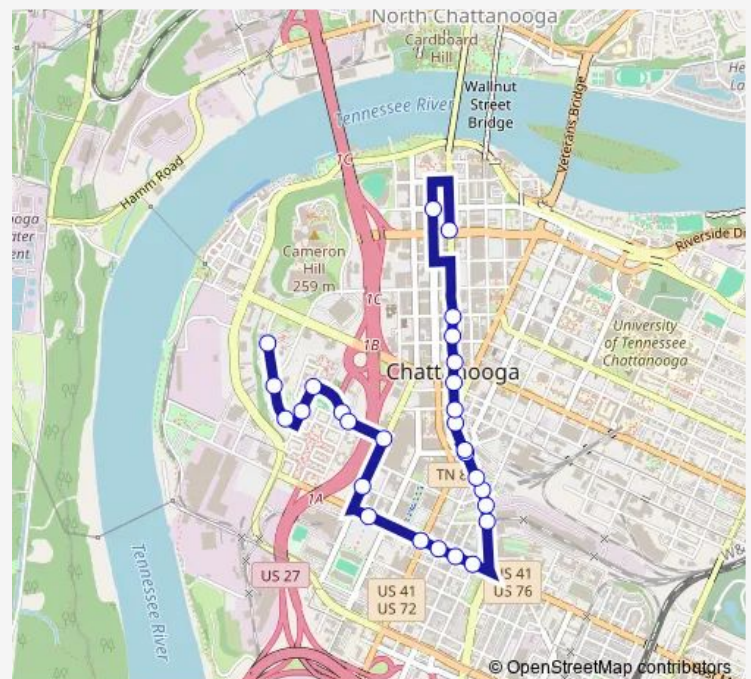

Boynton + Gateway

Gateway AVE + J.C. Towers

Boynton + M.L. King

Route schedule

Market & 6th — Boynton + Senior Neighbors

Monday 06:45-21:00

Tuesday 06:45-21:00

Wednesday 06:45-21:00

Thursday 06:45-21:00

Friday 06:45-21:00

Saturday 06:45-20:15

Sunday 11:30-19:10

Route info

Direction: Market & 6th

Stops: 22

Trip Duration: 0 hour 20 min

21 — Golden Gateway

Direction

Boynton + Senior Neighbors — Market & 4th-1-0

27 stops

[Open route schedule](#)

Boynton + Senior Neighbors

Boynton + Overlook

Boynton + Renaissance

Route info

Direction: Sholar & Carta 0

Stops: 38

Trip Duration: 0 hour 29 min

Main + Chestnut

Main + Fort

Main + Carter

Main + Cypress