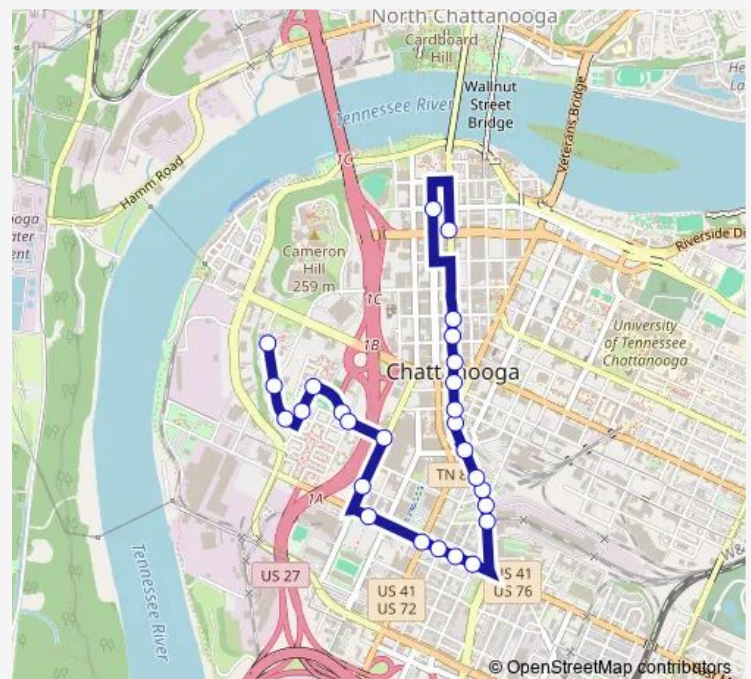

Boynton + Gateway

Gateway AVE + J.C. Towers

Boynton + M.L. King

Route schedule

Market + 6th — Boynton + Senior Neighbors

Monday 06:45-21:00

Tuesday 06:45-21:00

Wednesday 06:45-21:00

Thursday 06:45-21:00

Friday 06:45-21:00

Saturday 06:45-20:15

Sunday 11:30-19:10

Route info

Direction: Market + 6th

Stops: 22

Trip Duration: 0 hour 20 min

21 — Golden Gateway

Direction

Boynton + Senior Neighbors — Market & 4th-1-0

28 stops

[Open route schedule](#)

Boynton + Senior Neighbors

Boynton + Overlook

Boynton + Renaissance

Saturday 05:51-13:21

Sunday 09:21-17:06

Route info

Direction: Sholar & Carta 0

Stops: 38

Trip Duration: 0 hour 29 min

Main + Chestnut

Main + Fort