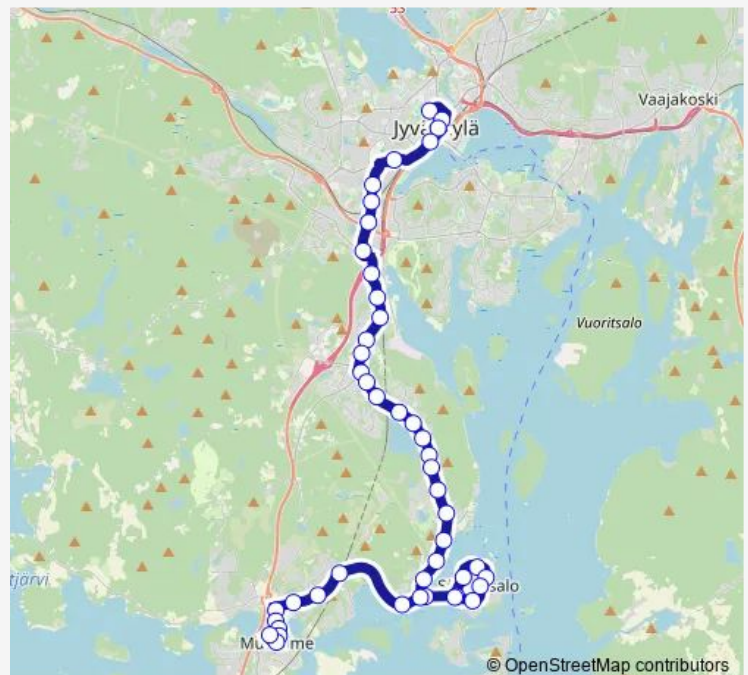

### Route schedule

Kauppatori 10 — Virastotie P

Monday 07:30

Tuesday 07:30

Wednesday 07:30

Thursday 07:30

Friday 07:30

Saturday —

### Route info

Direction: Kauppatori 10

Stops: 46

Trip Duration: 0 hour 43 min

21 — Kauppatori-Muurame

Kinkomäki E

Olympiakylä E

Kinkomaan sairaala th E