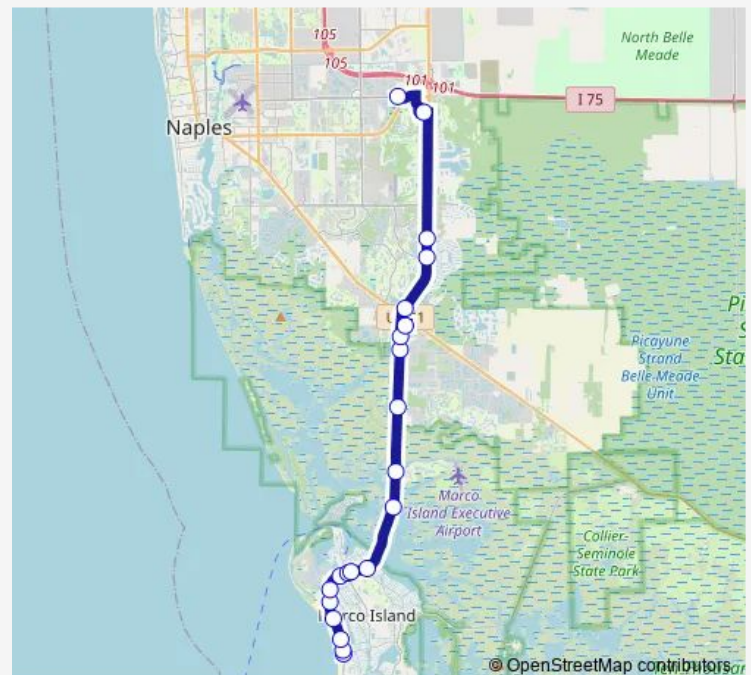

Port Au Prince

Manatee Rd

Henderson Creek

Super Walmart

Us41

Veronawalk Blvd

Sabal Palm Rd

Super Walmart

### Route schedule

951 and Winterberry — CAT Ops

Monday 06:35-18:15

Tuesday 06:35-18:15

Wednesday 06:35-18:15

Thursday 06:35-18:15

Friday 06:35-18:15

Saturday 06:35-18:15

### Route info

Direction: 951 and Winterberry

Stops: 21

Trip Duration: 0 hour 47 min

21 — Marco Island Circulator

**Direction**

Super Walmart — 951 and Winterberry

22 stops