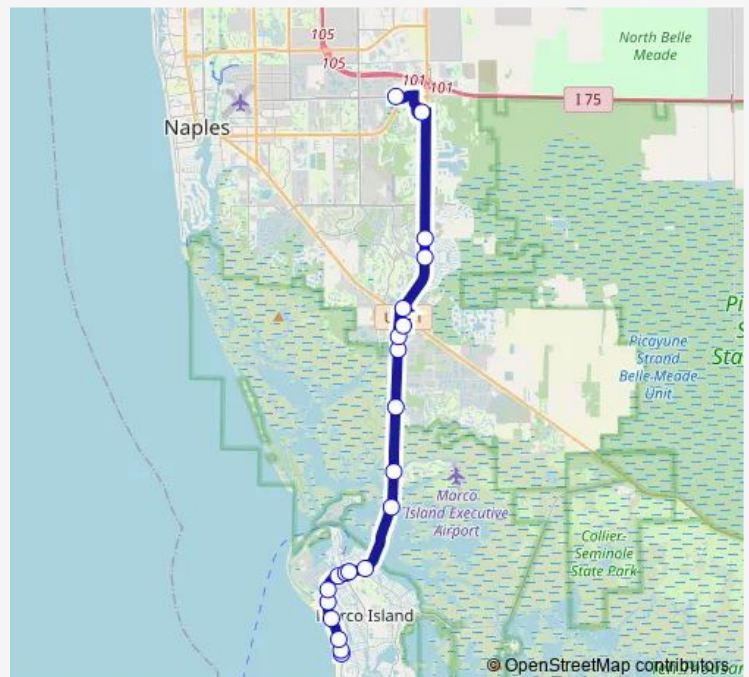

Isle of Capri

Mainsail Dr

Port Au Prince

Manatee Rd

Henderson Creek

Super Walmart

Us41

Veronawalk Blvd

Thursday 06:45-18:45

Friday 06:45-18:45

Saturday 06:45-18:45

Sunday 06:45-18:45

Route info

Direction: 951 and Winterberry

Stops: 21

Trip Duration: 0 hour 47 min

21 — Marco Island Circulator

**Direction**

Super Walmart — 951 and Winterberry

22 stops

[Open route schedule](#)

Super Walmart

Lely Cultural

Grand Lely Dr

US 41

US 41

Super Walmart

Manatee Rd

Shell Island Rd

Isle of Capri

N Barfield Dr

E Elkcam Cir