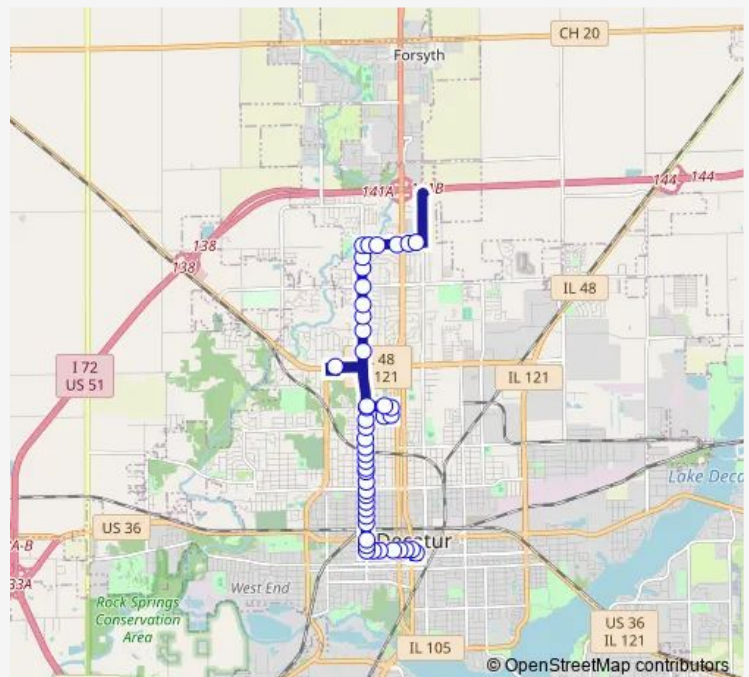

N Monroe ST & W Division St

N Monroe AVE & W Olive St

N Monroe ST & W Sawyer St

Route schedule

Transit Center BAY 3 — E ASH AVE AT Walmart

Monday 06:15-18:15

Tuesday 06:15-18:15

Wednesday 06:15-18:15

Thursday 06:15-18:15

Friday 06:15-18:15

Saturday 06:15-18:15

Sunday —

Route info

Direction: Transit Center BAY 3

Stops: 46

Trip Duration: 0 hour 22 min

21 — Monroe - Aldi's - Walmart North

N Monroe ST & W Garfield Ave

N Monroe ST & W Harrison Ave

N Monroe ST & W HAY St

Decatur Memorial Hospital At

N Monroe ST & W Mckinley Ave

W Mckinley AVE & N Monroe St

W Mckinley AVE & N Union ST Eb

N Union ST & W Kenwood Ave

N Church ST AT Sui

N Church ST & W Mckinley Ave

W Mckinley AVE & N Union Blvd

W Pershing Rd at Aldi

N Macarthur RD & W Berry Dr

N Macarthur RD & Diane Rd

N Macarthur RD & W Columbus Dr