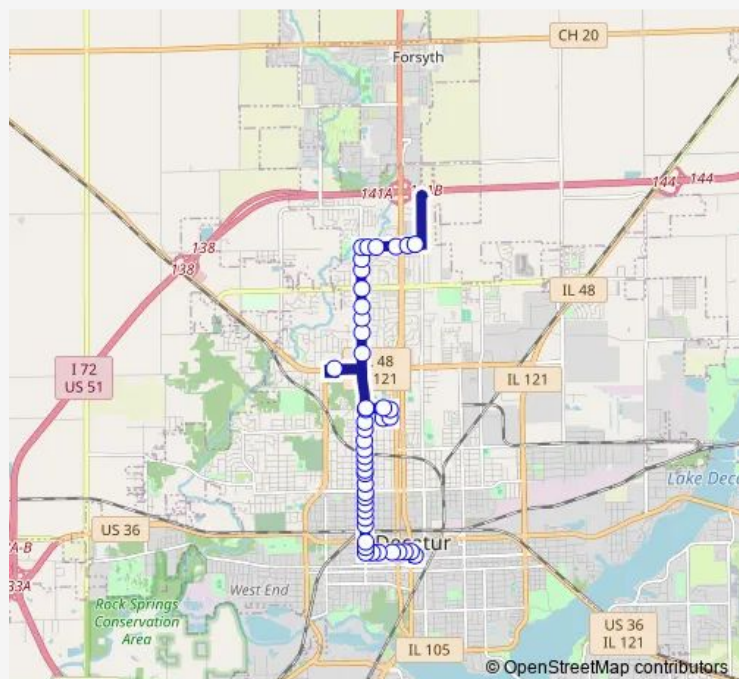

N Monroe ST & W Division St

N Monroe AVE & W Olive St

N Monroe ST & W Sawyer St

Route schedule

Transit Center BAY 3 — E ASH AVE AT Walmart

Monday 06:15-18:15

Tuesday 06:15-18:15

Wednesday 06:15-18:15

Thursday 06:15-18:15

Friday 06:15-18:15

Saturday 06:15-18:15

Sunday —

Route info

Direction: Transit Center BAY 3

Stops: 46

Trip Duration: 0 hour 22 min

21 — Monroe - Aldi's - Walmart North

N Monroe ST & W Garfield Ave

N Monroe ST & W Harrison Ave

N Monroe ST & W HAY St

Decatur Memorial Hospital At

N Monroe ST & W Mckinley Ave

W Mckinley AVE & N Monroe St

W Mckinley AVE & N Union ST Eb

N Union ST & W Kenwood Ave

N Church ST AT Sui

N Church ST & W Mckinley Ave

W Mckinley AVE & N Union Blvd

W Pershing Rd at Aldi

N Macarthur RD & W Berry Dr

N Macarthur RD & Diane Rd

N Macarthur RD & W Columbus Dr