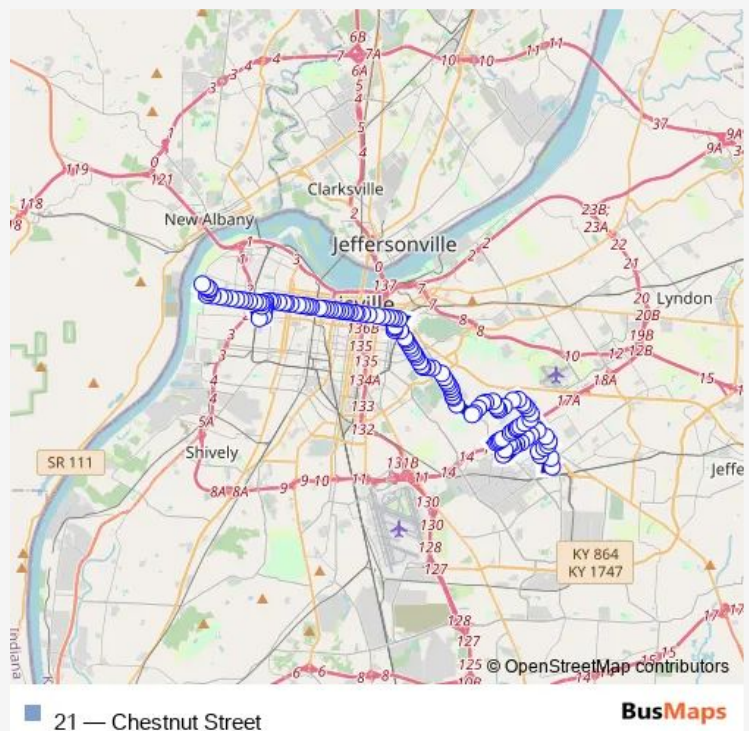

Gardiner @ Newburg

Gardiner @ Verne

Gardiner @ Gambriel

Route schedule

Bashford @ Mccollum — Shawnee Park @ Northwestern Pkwy

Monday 07:11-21:26

Tuesday 07:11-21:26

Wednesday 07:11-21:26

Thursday 07:11-21:26

Friday 07:11-21:26

Saturday 07:11-21:26

Sunday 07:11-21:25

Route info

Direction: Bashford @ Mccollum

Stops: 128

Trip Duration: 1 hour 11 min

Gardiner @ Carriage

Gardiner @ Sunny

Gardiner @ Alpine Ice Arena

Gardiner @ Falmouth

Gardiner @ Lakeview

Gardiner @ Tremont

Gardiner @ Sherbrooke

Gardiner @ Wellbrooke

Dundee @ Strathmoor

Dundee @ Lowell

Dundee @ Trevillian Way

Trevillian Way @ Boulevard Napoleon

Trevillian Way @ Carlton

Trevillian Way @ Valley Vista

Trevillian Way @ Ashwood

Trevillian Way @ Newburg