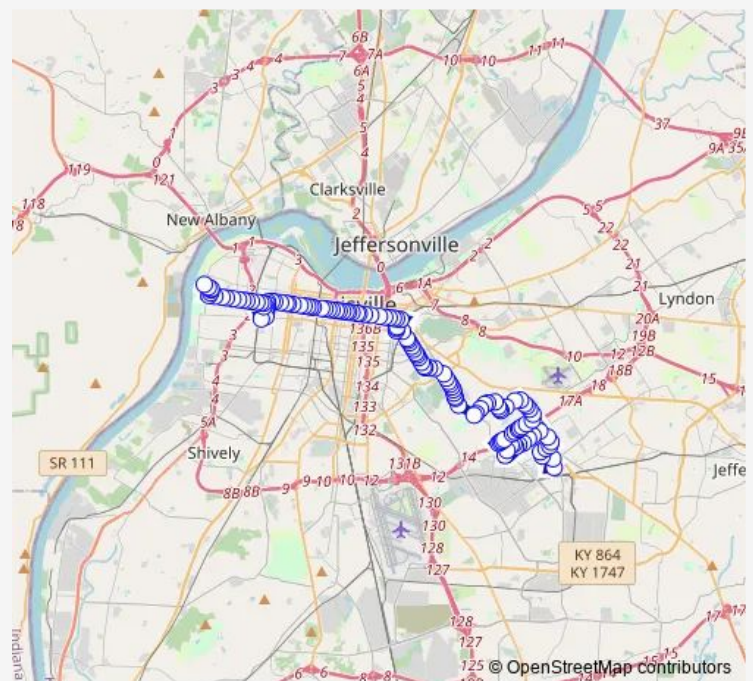

Mall Road @ Target

Champions Trace @ Fountain Dr

Bashford @ Mccollum

Route schedule

W.E. Seay Plaza — Bashford @ Mccollum

Monday 05:30

Tuesday 05:30

Wednesday 05:30

Thursday 05:30

Friday 05:30

Saturday 05:30

Sunday 05:30

Route info

Direction: W.E. Seay Plaza

Stops: 21

Trip Duration: 0 hour 16 min

21 — Chestnut Street

Direction

Shawnee Park @ Northwestern Pkwy — Bashford @ McCollum

126 stops

[Open route schedule](#)

Shawnee Park @ Northwestern Pkwy

Herman @ Southwestern

Shawnee Dr @ Southwestern

Southwestern @ Shawnee Terrace

Southwestern @ Larkwood

Southwestern @ Muhammad Ali

Southwestern @ Vermont

River Park @ Southwestern

Riverpark @ 44th

43rd @ Riverpark

43rd @ Vermont