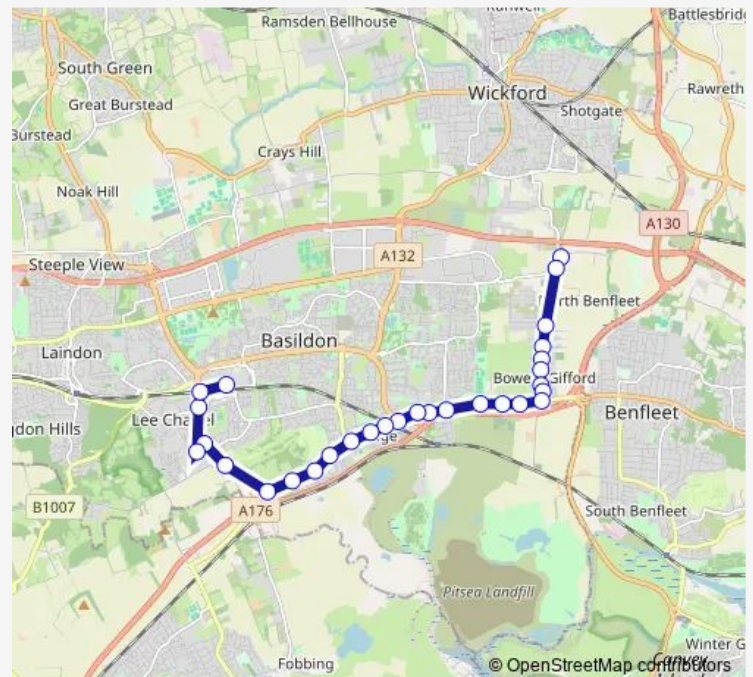

The Barge

Paynters Hill

Glenmere

Route schedule

Harrow Road — Bus Station

Monday 07:04-17:04

Tuesday 07:04-17:04

Wednesday 07:04-17:04

Thursday 07:04-17:04

Friday 07:04-17:04

Saturday 09:15-16:15

Sunday —

Route info

Direction: Harrow Road

Stops: 29

Trip Duration: 0 hour 23 min

Bus Station

Direction

Bus Station — Harrow Road

28 stops

[Open route schedule](#)

Bus Station

Ashdon Way

The Knares

Monday 07:36-17:36

Tuesday 07:36-17:36

Wednesday 07:36-17:36

Thursday 07:36-17:36

Friday 07:36-17:36

Saturday 09:45-16:45

Sunday —

Route info