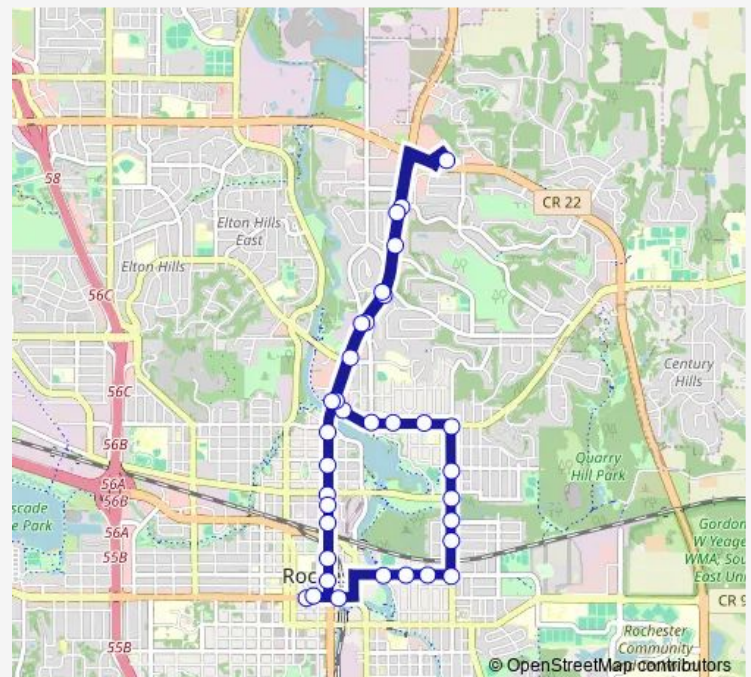

14 ST NE AND 8 AVE Ne

14 ST NE AND 5 AVE Ne

14 ST NE AND 3 AVE Ne

14 ST NE AND 1 AVE Ne

Bdwy N AT Silver LK Shpg Ctr

Bdwy AVE N AND 17 ST Ne

Bdwy AVE N AND 3 AVE Ne

Bdwy AVE N AND NO HTS DR Ne

Bdwy AVE N AND NO HLS DR Ne

Route schedule

Downtown Transit CTR D — North Bdwy PK AND Ride

Monday	—
Tuesday	—
Wednesday	—
Thursday	—
Friday	—
Saturday	19:17
Sunday	19:17

Route info

Direction: Downtown Transit CTR D

Stops: 23

Trip Duration: 0 hour 15 min

Bdwy AVE N AND Rocky CRK DR Ne

North Bdwy PK AND Ride

Direction

Downtown Transit CTR D — Downtown Transit CTR E

34 stops

[Open route schedule](#)

Wednesday —

Thursday —

Friday —

Saturday 08:17-18:17

Sunday 08:17-18:17

Route info

Direction: Downtown Transit CTR D

Stops: 34