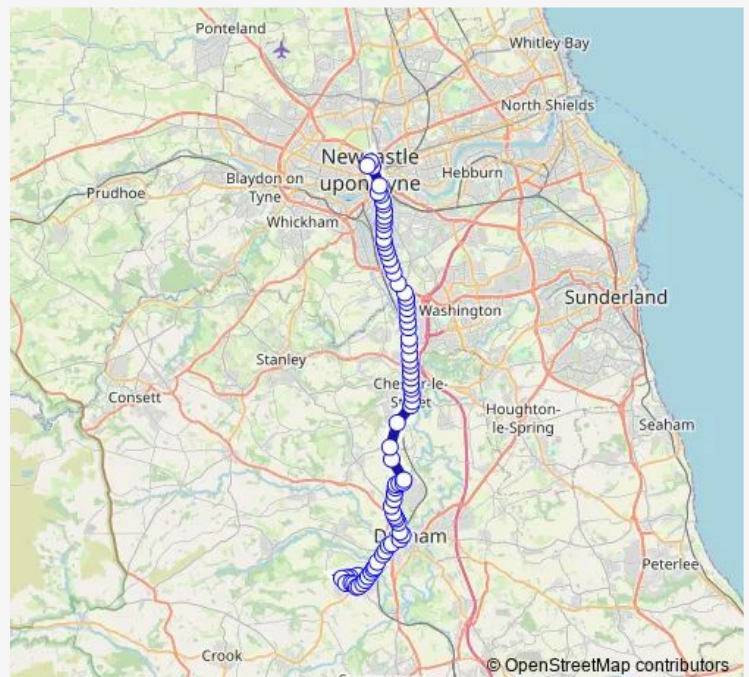

### Route schedule

Eldon Square Bus Station — Bus Station Stand G

Monday 05:15-22:26

Tuesday 05:15-22:26

Wednesday 05:15-22:26

Thursday 05:15-22:26

Friday 05:15-22:26

Saturday 06:18-22:26

### Route info

Direction: Eldon Square Bus Station

Stops: 63

Trip Duration: 1 hour 6 min

21 — Newcastle - Brandon

Durham Road-Windsor Road

Durham Road-Croftside

Durham Road-Fire Station