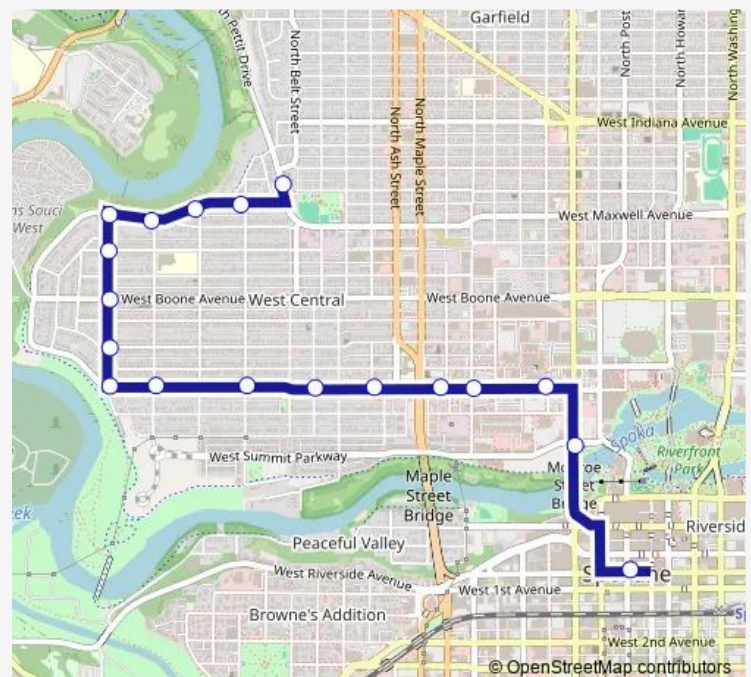

Riverside @ Monroe

Plaza Bay 6

Route schedule

Pettet @ Augusta (Wccc) — Plaza Bay 6

Monday 05:46-22:46

Tuesday 05:46-22:46

Wednesday 05:46-22:46

Thursday 05:46-22:46

Friday 05:46-22:46

Saturday 06:16-22:46

Sunday 06:16-20:46

Route info

Direction: Pettet @ Augusta (Wccc)

Stops: 20

Trip Duration: 0 hour 15 min

21 — West Broadway

BusMaps

© OpenStreetMap contributors

Direction

Plaza Bay 13 — Pettet @ Augusta (Wccc)

18 stops

[Open route schedule](#)

Plaza Bay 13

Monroe @ Summit Parkway

Route schedule

Plaza Bay 13 — Pettet @ Augusta (Wccc)

Monday 05:50-23:20

Tuesday 05:50-23:20

Wednesday 05:50-23:20

Thursday 05:50-23:20

Friday 05:50-23:20

Saturday 06:20-23:20