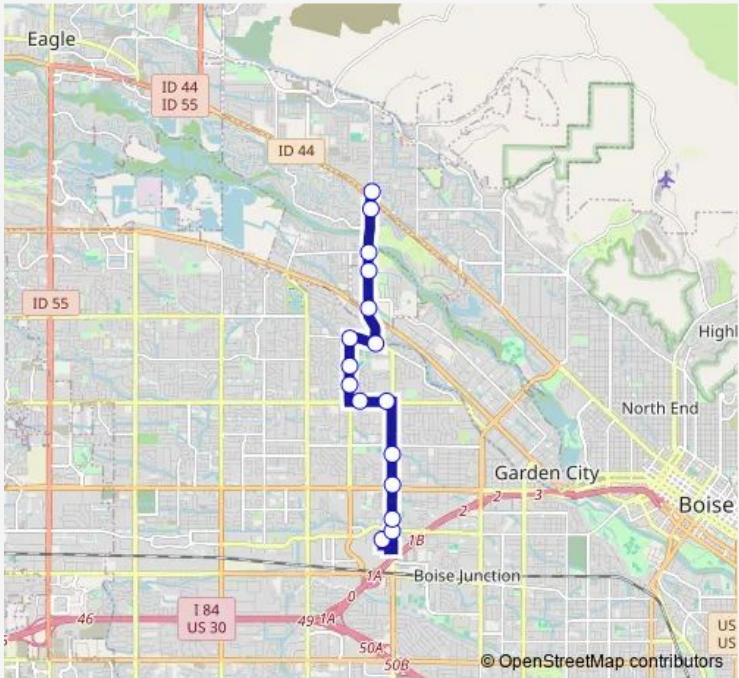

**Bus 21 Cole/Glenwood**

[Go to website](#)

**Direction**  
 Towne Square Mall P&R — N Gary Ln & W Bunch Ct Sec  
 16 stops  
[Open route schedule](#)

- Towne Square Mall P&R
- N Cole Rd & W Emerald St Sec
- N Cole Rd & W Cascade Dr Nec
- N Cole Rd & W Fairview Ave Nec
- N Cole Rd & W El Caballo Dr Sem
- W Ustick Rd & N Cole Rd Nwm
- W Ustick Rd & N Ash Park Ln Nwc
- N Milwaukee St & W Bayhill Dr Sec
- N Milwaukee St & W Chesterfield St Nec
- N Milwaukee St & W Goddard Rd Sec
- W Goddard Rd & N Glenwood St Swc
- N Glenwood St & W Chinden Blvd Nem
- N Glenwood St & Backstretch Blvd Nec
- N Glenwood St & W Marigold St Sec
- N Glenwood St & N Strawberry Glenn Rd Sem
- N Gary Ln & W Bunch Ct Sec

Route schedule  
 Towne Square Mall P&R — N Gary Ln & W Bunch Ct Sec

Monday	06:30-19:30
Tuesday	06:30-19:30
Wednesday	06:30-19:30
Thursday	06:30-19:30
Friday	06:30-19:30
Saturday	08:00-19:00
Sunday	—

**Route info**  
 Direction: Towne Square Mall P&R  
 Stops: 16  
 Trip Duration: 0 hour 21 min

21 — Cole/Glenwood **BusMaps**

**Direction**

N Gary Ln &amp; W Bunch Ct Sec — Towne Square Mall P&amp;R

20 stops

[Open route schedule](#)

N Gary Ln &amp; W Bunch Ct Sec

N Gary Ln &amp; W Tobi St Sec

W Gillis Dr &amp; N Gary Ln Nec

## Route info

Direction: N Gary Ln &amp; W Bunch Ct Sec

Stops: 20

Trip Duration: 0 hour 20 min

21 Bus time schedules and route maps are available in an offline PDF at [busmaps.com](http://busmaps.com). Use the [busmaps.com](http://busmaps.com) website to see live bus times, train schedule or subway schedule, and step-by-step directions for all public transit in Boise