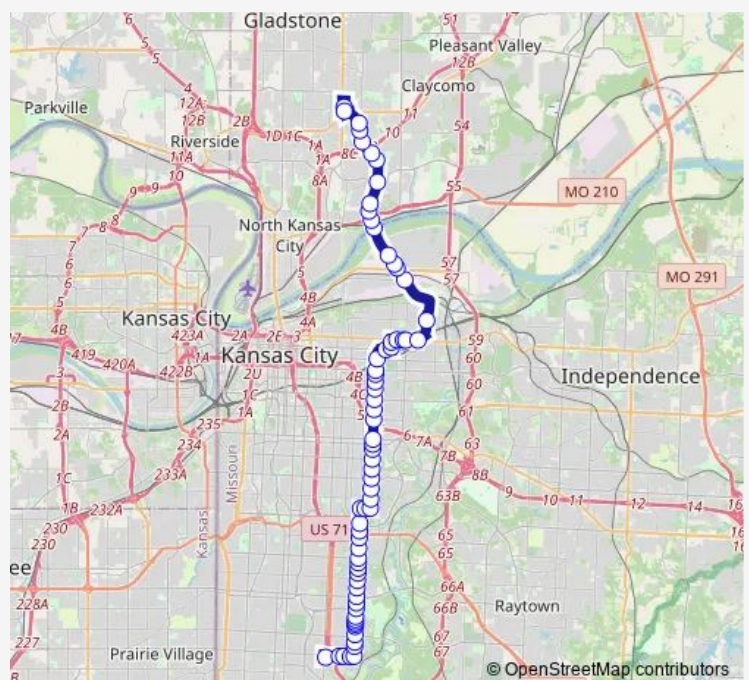

ON Cleveland AT 69th Northbound

ON Cleveland AT E 68th Terr Northbound Farside

ON Cleveland AT 68th Street Northbound

ON Cleveland AT 67th Terr Northbound Nearside

ON Cleveland AT 67th Street Northbound Farside

ON Swope Pkwy AT 5600 Swope Parkway Northbound

Route schedule

75th & Prospect Transit Center (Local B) — Antioch Center Park & Ride Southbound Lane

Monday 05:15-18:21

Tuesday 05:15-18:21

Wednesday 05:15-18:21

Thursday 05:15-18:21

Friday 05:15-18:21

Saturday 07:15-17:15

Sunday —

Route info

Direction: 75th & Prospect Transit Center (Local B)

Stops: 69

Trip Duration: 0 hour 48 min

21 — Cleveland-Antioch

ON Cleveland AT 55th Northbound Nearside

ON Cleveland AT 53rd Northbound

ON Cleveland AT 51st Northbound Farside

ON Cleveland AT Blue Pkwy Northbound

ON Cleveland AT Cleaver II Blvd Nb