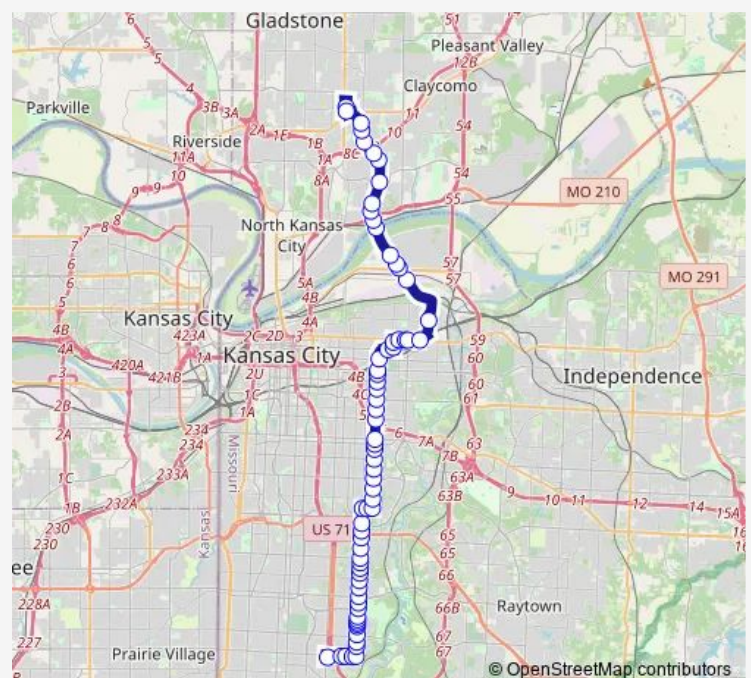

ON Cleveland AT 69th Northbound

ON Cleveland AT E 68th Terr Northbound Farside

ON Cleveland AT 68th Street Northbound

ON Cleveland AT 67th Terr Northbound Nearside

ON Cleveland AT 67th Street Northbound Farside

ON Swope Pkwy AT 5600 Swope Parkway Northbound

Route schedule

75th & Prospect Transit Center (Local B) — Antioch Center Park & Ride Southbound Lane

Monday 05:15-18:21

Tuesday 05:15-18:21

Wednesday 05:15-18:21

Thursday 05:15-18:21

Friday 05:15-18:21

Saturday 07:15-17:15

Sunday —

Route info

Direction: 75th & Prospect Transit Center (Local B)

Stops: 69

Trip Duration: 0 hour 53 min

21 — Cleveland-Antioch

ON Cleveland AT 55th Northbound Nearside

ON Cleveland AT 53rd Northbound

ON Cleveland AT 51st Northbound Farside

ON Cleveland AT Blue Pkwy Northbound

ON Cleveland AT Cleaver II Blvd Nb