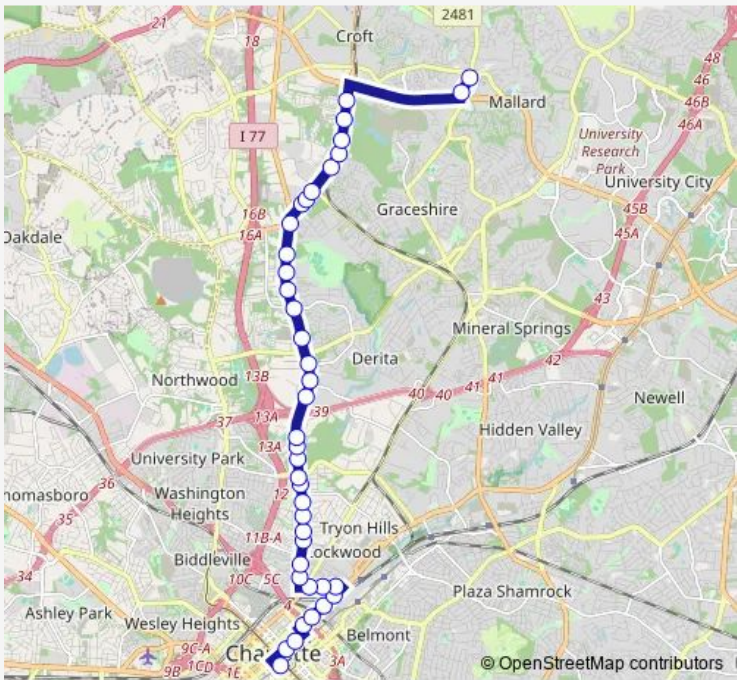

Bus 21 Statesville Ave

[Go to website](#)

Direction
 Transit Center- Bay D — W Sugar Creek Rd @ Food Lion
 40 stops
[Open route schedule](#)

- Transit Center- Bay D
- College St & 6th St
- College St & 8th St
- Tryon St & 11th St
- Tryon St & 13th St
- Tryon St & Wadsworth Pl
- Tryon St & Dalton Ave
- Dalton Ave & Tryon St
- Dalton Ave @ 300
- Dalton Ave & Graham St
- Statesville Ave & Oliver St
- Statesville Ave & Oaklawn Ave
- Statesville Ave & Woodward Ave
- Statesville Ave & Kohler Ave
- Statesville Ave & Mona Dr
- Statesville Ave & Moretz Ave
- Statesville Ave & Holland Ave
- Statesville Ave & Atando Ave
- Statesville Ave & Whittington St
- Statesville Ave & Alma Ct
- Statesville Ave & Carmine St

Route schedule
 Transit Center- Bay D — W Sugar Creek Rd @ Food Lion

Monday	05:55-01:30 ⁺¹
Tuesday	05:55-01:30 ⁺¹
Wednesday	05:55-01:30 ⁺¹
Thursday	05:55-01:30 ⁺¹
Friday	05:55-01:30 ⁺¹
Saturday	05:55-01:30 ⁺¹
Sunday	07:50-00:30 ⁺¹

Route info
 Direction: Transit Center- Bay D
 Stops: 40
 Trip Duration: 0 hour 33 min

21 — Statesville Ave **BusMaps**

Statesville Rd & Burch Dr

Statesville Rd & Starita Rd

Statesville Rd & Nevin Rd

Statesville Rd & Winslow Dr

Trip Duration: 0 hour 37 min

Statesville Ave & Samuel St

Statesville Ave & Samuel St

Statesville Ave & Moretz Ave

Statesville Ave & Dearborn Ave

Statesville Ave & Kohler Ave

Statesville Ave & Woodward Ave

Statesville Ave & Callahan St