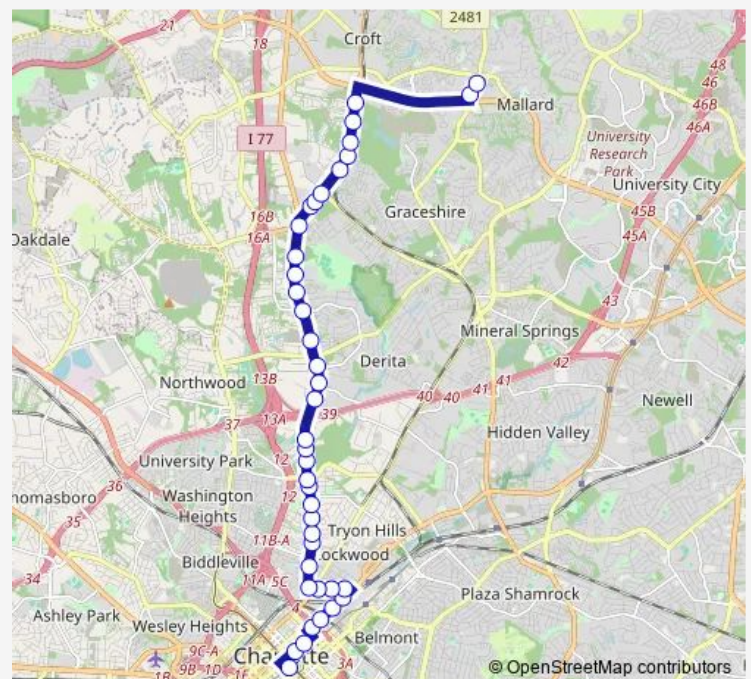

Thursday 05:55-01:30⁺¹

Friday 05:55-01:30⁺¹

Saturday 05:55-01:30⁺¹

Sunday 07:50-00:30⁺¹

Route info

Direction: Transit Center- Bay D

Stops: 40

Trip Duration: 0 hour 35 min

21 — Statesville Ave

Statesville Rd & Burch Dr

Statesville Rd & Starita Rd

Statesville Rd & Nevin Rd

Statesville Rd & Winslow Dr

Statesville Rd & Lake Rd

Statesville Rd & Suntrace Way

Statesville Rd & Sunstone Dr

Statesville Rd & Richfield Ln

Statesville & Old Statesville

Old Statesville Rd & Spring Trace Dr

Old Statesville Rd @ Davita Dialysis

Old Statesville Rd & Gibbon Rd

Old Statesville & Oak Dr

Old Statesville & Pete Brown

Sunday 06:33-23:26

Route info

Direction: W Sugar Creek Rd @ Food Lion

Stops: 46

Trip Duration: 0 hour 42 min

Statesville Ave & Samuel St

Statesville Ave & Samuel St

Statesville Ave & Moretz Ave