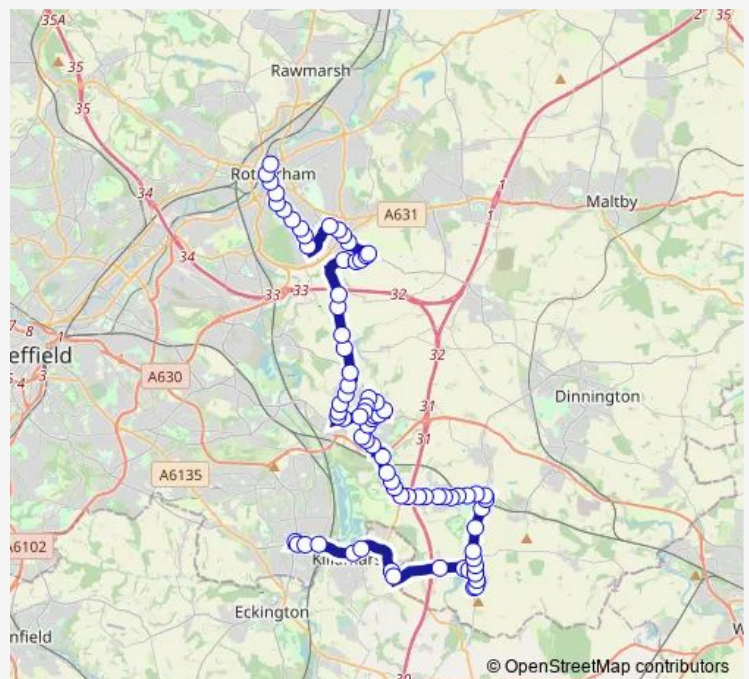

Thursday 04:47

Friday 04:47

Saturday 04:47

Sunday —

Route info

Direction: Eckington Way/Station Road

Stops: 81

Trip Duration: 0 hour 58 min

Hard Lane/Hard Bridge

Hard Lane/Osborne Road

Station Road/Chantry Place

Station Road/Anston Avenue

Station Road/Victoria Close

Wales Road/Colliery Road

Wales Road/Chapel Way

Wales Road/Chestnut Avenue

Wales Road/Lestermoor Avenue

Wales Road/Church Street

School Road/School Close

School Road/Cherry Tree Road

School Road/Almond Tree Road

Mansfield Road/East Terrace

Mansfield Road/Wales Common

Mansfield Road/Waleswood Road

Moorgate Road/Reneville Road

Moorgate Road/Nightingale Close

Moorgate Street/Ship Hill

Corporation Street/Bridge Street

Rotherham Interchange/A8

21 Bus time schedules and route maps are available in an offline PDF at busmaps.com. Use the busmaps.com website to see live bus times, train schedule or subway schedule, and step-by-step directions for all public transit in Wales