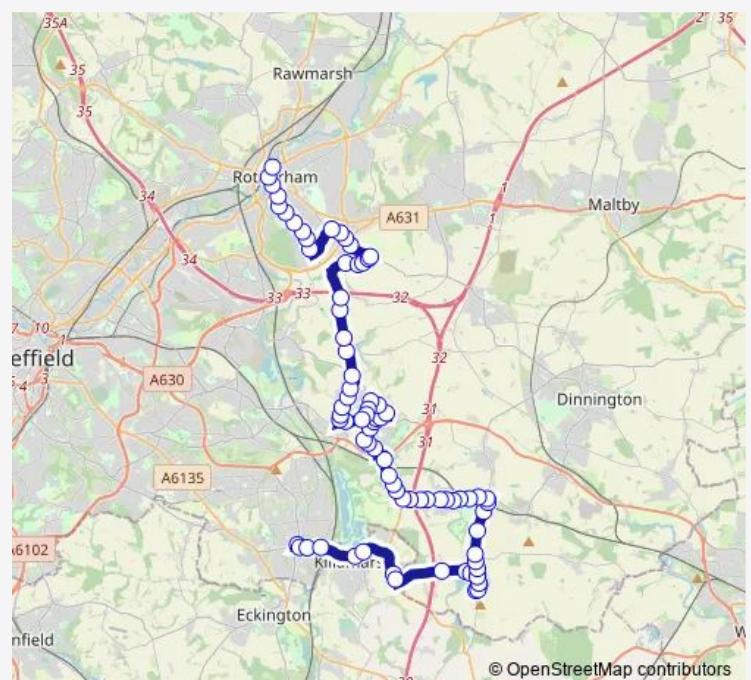

### Route schedule

Eckington Way/Station Road — Rotherham Interchange/A8

Monday 04:47

Tuesday 04:47

Wednesday 04:47

Thursday 04:47

Friday 04:47

Saturday 04:47

### Route info

Direction: Eckington Way/Station Road

Stops: 81

Trip Duration: 0 hour 58 min

Hard Lane/Hard Bridge

Hard Lane/Osborne Road

Station Road/Chantry Place

Station Road/Anston Avenue

Station Road/Victoria Close

Wales Road/Colliery Road

Wales Road/Chapel Way

Wales Road/Chestnut Avenue

Wales Road/Lestermoor Avenue

Wales Road/Church Street

School Road/School Close

School Road/Cherry Tree Road

Holderness Drive/Millstone Drive

Worksop Road/Egerton Road

Main Street/Park Street

Rotherham Road/Park Street

Rotherham Road/Aughton Road

Aughton Road/Beech Way

Aughton Road/Aughton Avenue

Aughton Road/Westfield Avenue