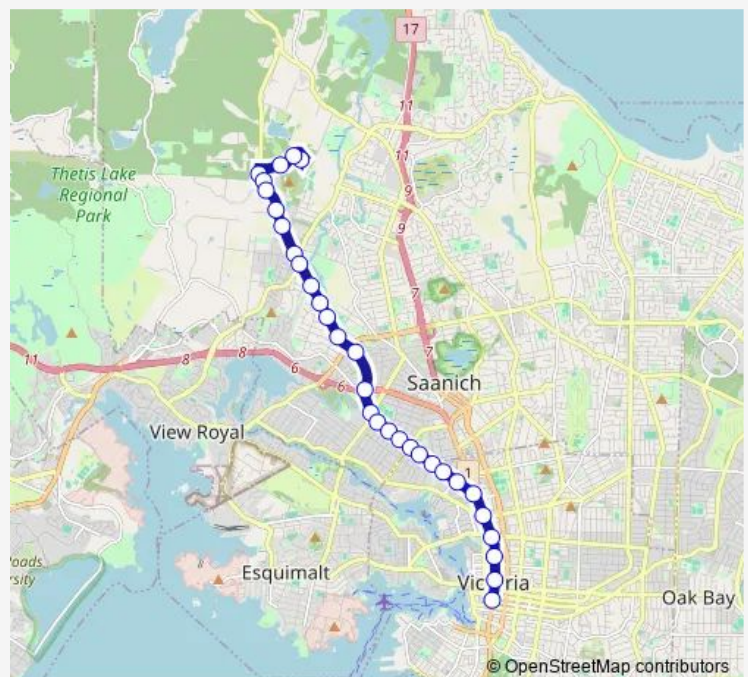

Thursday 16:24

Friday —

Saturday —

Sunday —

Route info

Direction: Camosun Interurban Loop

Stops: 29

Trip Duration: 0 hour 38 min

21 — Interurban / Downtown

Burnside Rd E at Dunedin St

Douglas St at Gorge Rd E / Hillside Ave

Douglas St at Bay St

Douglas St at Discovery St

Douglas St at Pandora Ave

Douglas St at View St

Burdett Ave at Douglas St

Fairfield Rd at Blanshard St Bay A

Direction

Fairfield Rd at Blanshard St Bay A — Vitp Main Entrance

32 stops

[Open route schedule](#)

Fairfield Rd at Blanshard St Bay A

Douglas St at Fort St

Douglas St at Johnson St

Burnside Rd E at Dunedin St

Douglas St at Gorge Rd E / Hillside Ave

Douglas St at Bay St

Douglas St at Discovery St

Douglas St at Pandora Ave

Douglas St at View St

21 Bus time schedules and route maps are available in an offline PDF at busmaps.com. Use the busmaps.com website to see live bus times, train schedule or subway schedule, and step-by-step directions for all public transit in Victoria