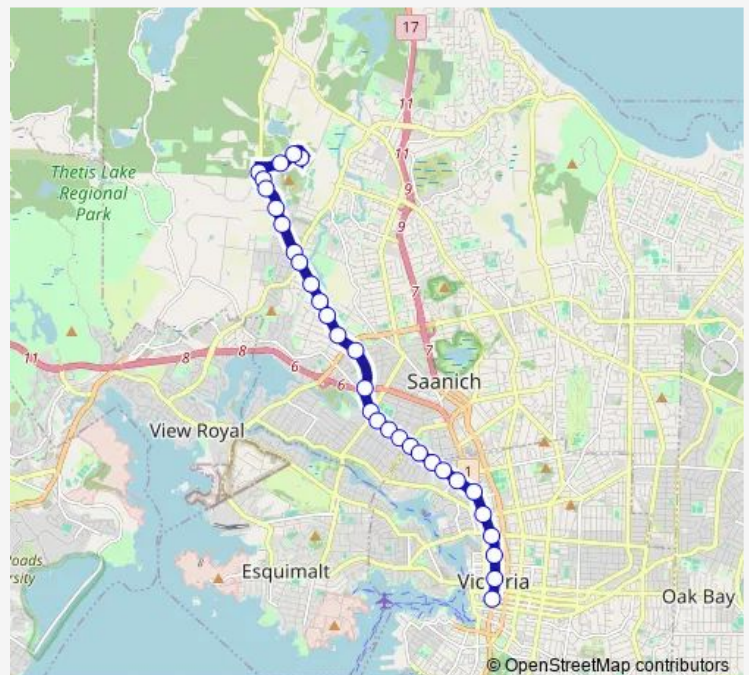

Interurban Rd at Columbine Way

Interurban Rd at Marigold Rd

Interurban Rd at Hyacinth Ave

Route schedule

Fairfield Rd at Blanshard St Bay A — Vitp Main Entrance

Monday 06:19-17:22

Tuesday 06:19-17:22

Wednesday 06:19-17:22

Thursday 06:19-17:22

Friday 06:19-17:22

Saturday —

Sunday —

Route info

Direction: Fairfield Rd at Blanshard St Bay A

Stops: 32

Trip Duration: 0 hour 33 min

Interurban Rd at Camosun College

Markham St at Parking Lot 3

Markham St at Vitp

Vitp Main Entrance

Direction

Fairfield Rd at Blanshard St Bay A — Camosun Interurban Loop

35 stops

[Open route schedule](#)

Direction

Vitp Main Entrance — Douglas St at View St

31 stops

[Open route schedule](#)

Vitp Main Entrance

Markham St at Vitp

Markham St at Parking Lot 3

Interurban Rd at Hughes Rd