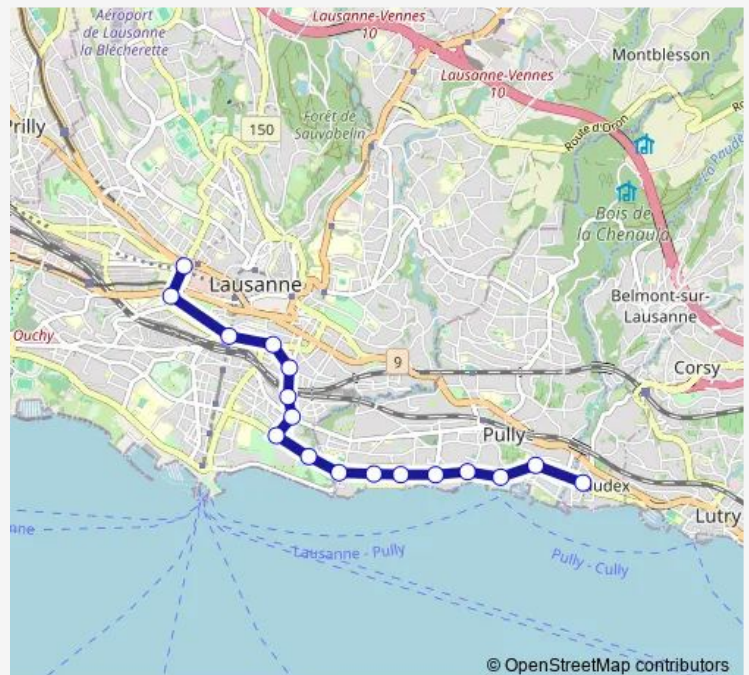

Pully, Joliette

Pully, Osches

Pully, Châtaignier

Pully, Somais

Pully, port

Pully, Vignes

Paudex, Verrière

Route schedule

Lausanne, Pont Chauderon — Paudex, Verrière

Monday —

Tuesday —

Wednesday —

Thursday —

Friday —

Saturday —

Sunday 09:34

Route info

Direction: Lausanne, Pont Chauderon

Stops: 17

Trip Duration: 0 hour 20 min

© OpenStreetMap contributors

21 — B 21

BusMaps

Direction

Lausanne, Pont Chauderon — Paudex, Verrière

17 stops

[Open route schedule](#)

Lausanne, Pont Chauderon

Lausanne, Cécil

Lausanne, gare

Lausanne, Mirabeau

Lausanne, Alpes