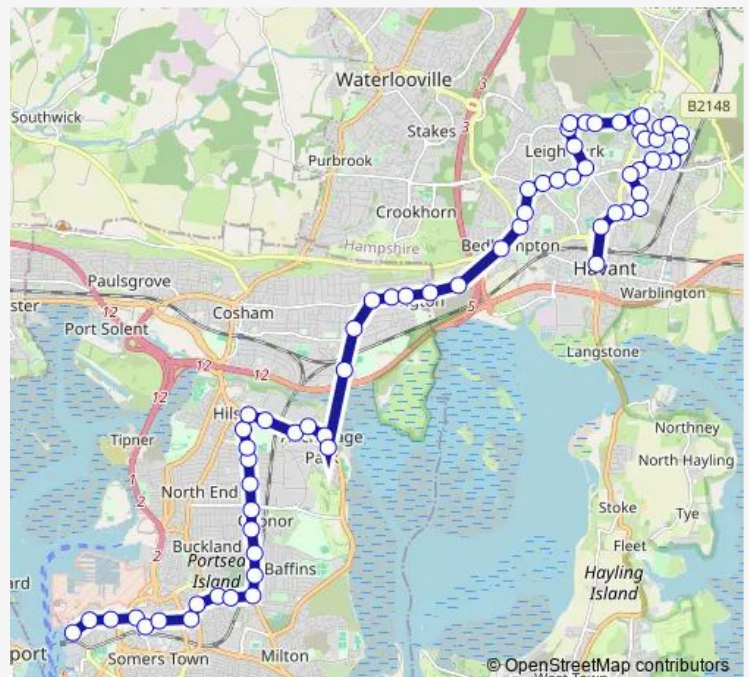

Route schedule

Bus Station — The Hard Interchange

Monday	04:15-22:00
Tuesday	04:15-22:00
Wednesday	04:15-22:00
Thursday	04:15-22:00
Friday	04:15-23:00
Saturday	05:46-23:00
Sunday	07:30-21:08

Route info

Direction: Bus Station

Stops: 62

Trip Duration: 1 hour 21 min

21 — Havant - Portsmouth

BusMaps

The Swallow

Bramdean Drive

Park Parade

Purbrook Way

Station Street

City Shops South

HMS Nelson

Curzon Howe Road

The Hard Interchange

Direction

The Hard Interchange — Bus Station

66 stops

Friday 04:50-23:37

Saturday 00:07-23:37

Sunday 00:07-21:45

Route info

Direction: The Hard Interchange

Stops: 66

Trip Duration: 1 hour 20 min

Walton Road