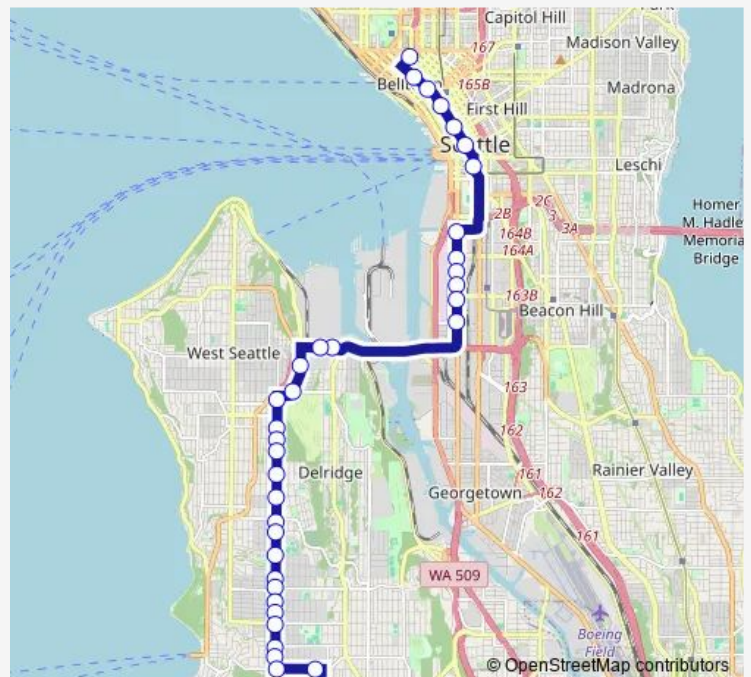

35th Ave SW & 37th Ave Sw

35th Ave SW & SW 114th St

35th Ave SW & SW 112th St

35th Ave SW & SW 110th St

Route schedule

35th Ave SW & SW Roxbury St — 3rd Ave & Virginia St

Monday 05:35-08:05

Tuesday 05:35-08:05

Wednesday —

Thursday 05:35-08:05

Friday 05:35-08:05

Saturday —

Sunday —

Route info

Direction: 35th Ave SW & SW Roxbury St

Stops: 47

Trip Duration: 0 hour 44 min

35th Ave SW & SW 108th St

35th Ave SW & SW 106th St

35th Ave SW & SW 104th St

35th Ave SW & SW 102nd St

35th Ave SW & SW 100th St

35th Ave SW & SW 98th St

35th Ave SW & SW Roxbury St

35th Ave SW & SW Cambridge St

35th Ave SW & SW Barton St

35th Ave SW & SW Henderson St

35th Ave SW & SW Trenton St

35th Ave SW & SW Thistle St

35th Ave SW & SW Elmgrove St

35th Ave SW & SW Kenyon St

35th Ave SW & SW Holden St