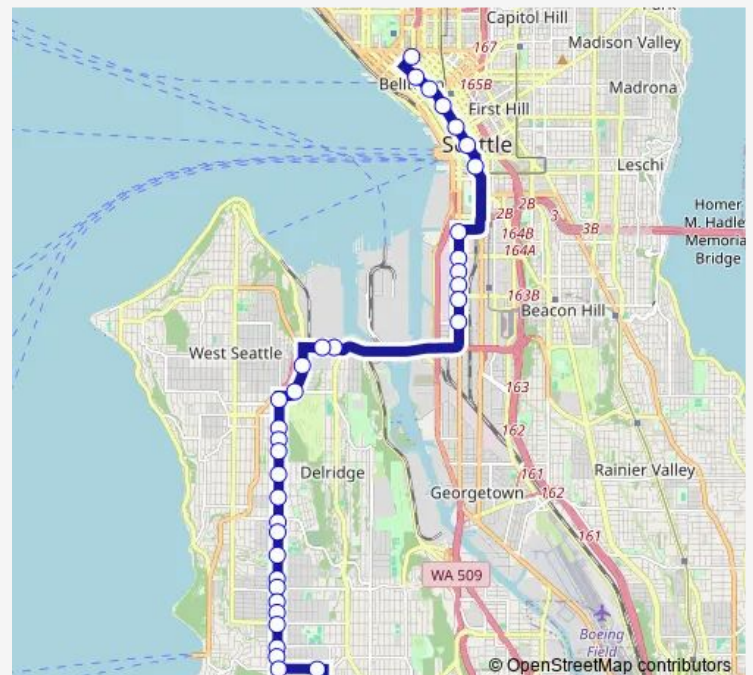

### Direction

35th Ave SW & SW Roxbury St — 3rd Ave & Virginia St

47 stops

[Open route schedule](#)

35th Ave SW & SW Roxbury St

SW 100th St & 35th Ave Sw

SW 100th St & 37th Ave Sw

SW 100th St & 39th Ave Sw

35th Ave SW & SW 112th St

35th Ave SW & SW 110th St

### Route schedule

35th Ave SW & SW Roxbury St — 3rd Ave & Virginia St

Monday 05:35-08:05

Tuesday 05:35-08:05

Wednesday —

Thursday 05:35-08:05

Friday 05:35-08:05

Saturday —

### Route info

Direction: 35th Ave SW & SW Roxbury St

Stops: 47

Trip Duration: 0 hour 52 min

35th Ave SW & SW 108th St

35th Ave SW & SW 106th St

35th Ave SW & SW 104th St

35th Ave SW & SW 102nd St