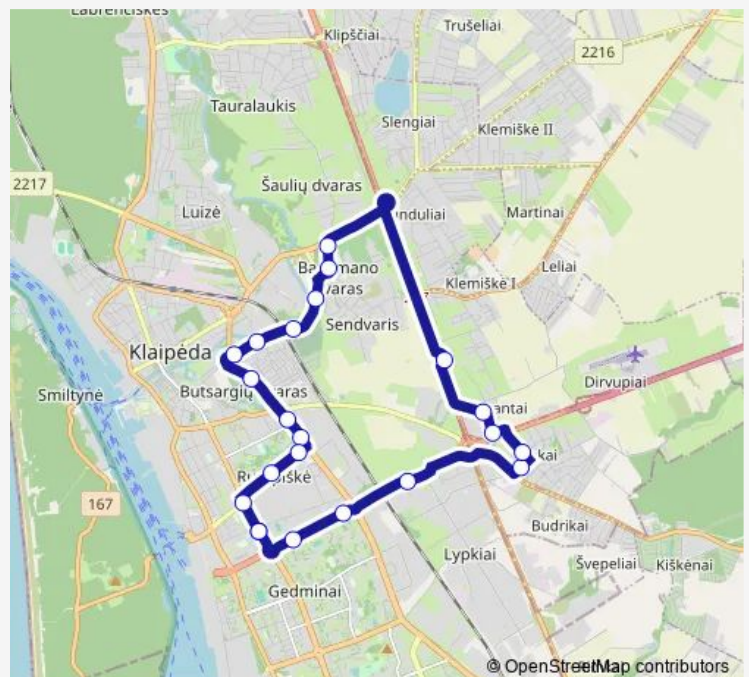

Policijos st.

Ažuolyno st.

Kauno st.

Route schedule

Arenos st. — Arenos st.

Monday 06:21-20:07

Tuesday 06:21-20:07

Wednesday 06:21-20:07

Thursday 06:21-20:07

Friday 06:21-20:07

Saturday 06:21-20:07

Sunday 07:20-18:07

Route info

Direction: Arenos st.

Stops: 22

Trip Duration: 0 hour 36 min