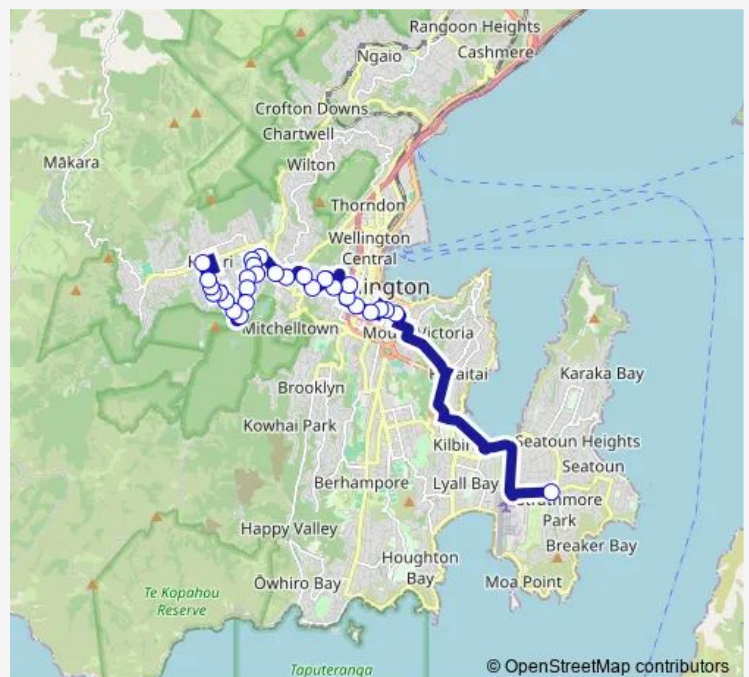

Birdwood Street opposite Braithwaite Street

Messines Road at Braithwaite Street (near 1)

Messines Road (near 15)

Plymouth Street (near 3)

Duthie Street at Plymouth Street

Duthie Street at Hurman Street (near 71)

Route schedule

Broadway at Monorgan Road — Karori Mall - Karori Road (opposite)

Monday 06:50-23:30

Tuesday 06:50-23:30

Wednesday 06:50-23:30

Thursday 06:50-23:30

Friday 06:50-23:30

Saturday 07:31-23:30

Sunday 08:30-21:30

Route info

Direction: Broadway at Monorgan Road

Stops: 29

Trip Duration: 0 hour 56 min

Croydon Street at Versailles Street

Croydon Street (near 49)

Campbell Street (near 136)

Campbell Street (near 106)

Verviers Street at Kano Street (near 39)

Beauchamp Street (near 76)

Beauchamp Street (near 60)

Beauchamp Street at Dasent Street

Karori Mall - Karori Road (opposite)

Direction

Karori Mall - Beauchamp Street (Recreation Centre) —
Broadway at Monorgan Road