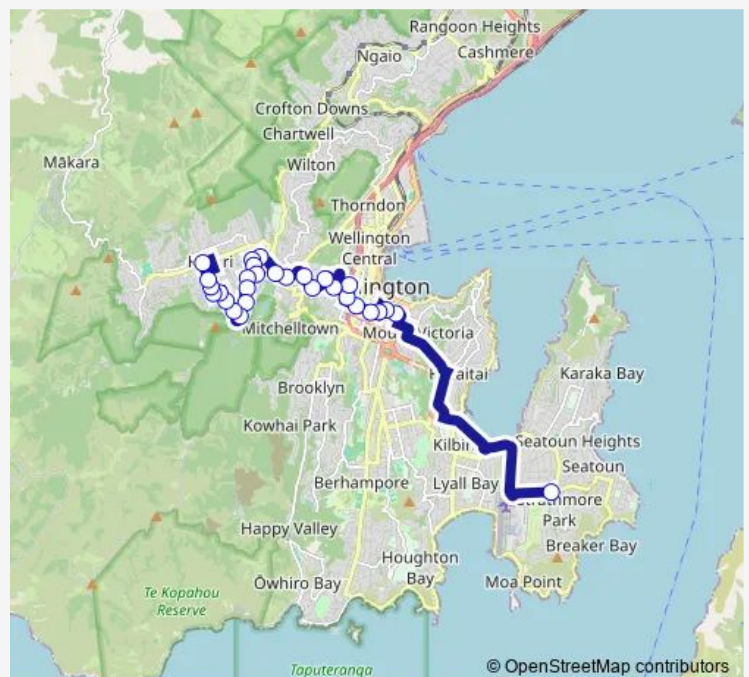

Birdwood Street opposite Braithwaite Street

Messines Road at Braithwaite Street (near 1)

Messines Road (near 15)

Plymouth Street (near 3)

Duthie Street at Plymouth Street

Duthie Street at Hurman Street (near 71)

Route schedule

Broadway at Monorgan Road — Karori Mall - Karori Road (opposite)

Monday 06:50-23:30

Tuesday 06:50-23:30

Wednesday 06:50-23:30

Thursday 06:50-23:30

Friday 06:50-23:30

Saturday 07:31-23:30

Sunday 08:30-21:30

Route info

Direction: Broadway at Monorgan Road

Stops: 29

Trip Duration: 0 hour 56 min

Croydon Street at Versailles Street

Croydon Street (near 49)

Campbell Street (near 136)

Campbell Street (near 106)

Verviers Street at Kano Street (near 39)

Beauchamp Street (near 76)

Beauchamp Street (near 60)

Beauchamp Street at Dasent Street

Karori Mall - Karori Road (opposite)

Direction

Karori Mall - Beauchamp Street (Recreation Centre) —
Broadway at Monorgan Road