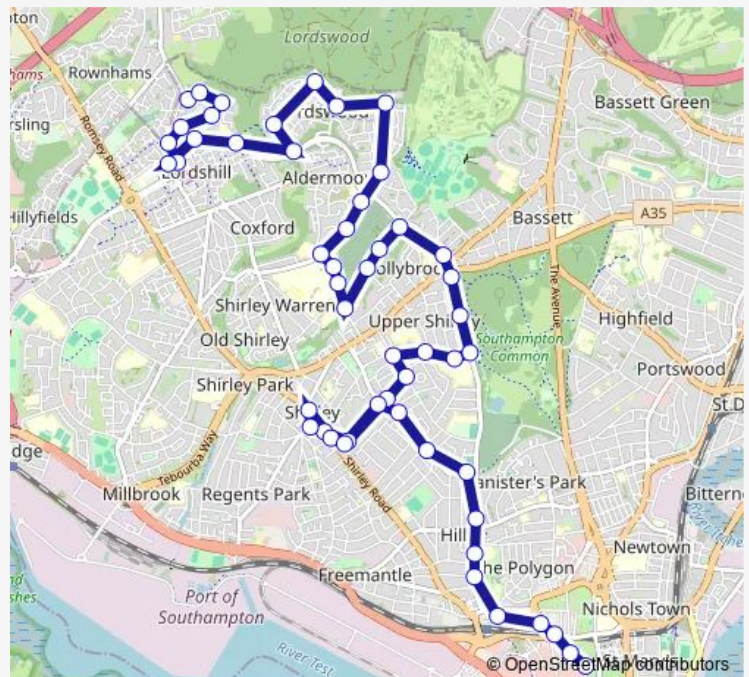

Tanners Brook

Gannet Close H&R area

Warbler Close H&R area

Woburn Road

Dunvegan Drive

Dunkirk Road

Lyburn Court

Springford Crescent

General Hospital

General Hospital and Cemetery

General Hospital A&E

Route schedule

Fraser Close — Vincent's Walk

Monday	08:52-13:52
Tuesday	08:52-13:52
Wednesday	08:52-13:52
Thursday	08:52-13:52
Friday	08:52-13:52
Saturday	—
Sunday	—

Route info

Direction: Fraser Close

Stops: 52

Trip Duration: 0 hour 58 min

Dale Valley Road

Hollybrook Avenue

Dale Valley Road

Dunkirk Road

Sunday —

Route info

Direction: Vincent's Walk

Stops: 46

Trip Duration: 0 hour 57 min

Dunkirk Road

Dale Valley Road

Hollybrook Avenue