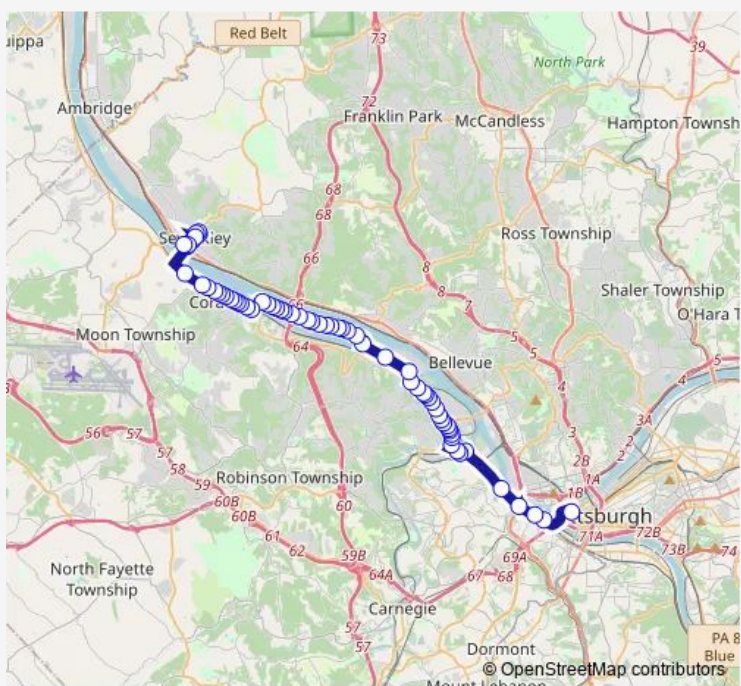

Bus 21 Coraopolis

[Go to website](#)

Direction
 Stanwix ST + Penn Fs — Bank ST + Walnut
 65 stops
[Open route schedule](#)

- Stanwix ST + Penn Fs
- W Carson ST + Duquesne Incline
- W Carson ST + Gateway View Plaza
- W Carson ST + West END Bridge Steps (Underpass)
- W CARSON + BUSWAY RAMP FS
- Stanhope ST + W Carson Fs
- Stanhope ST + Chartiers
- Chartiers AVE + Mckees Rocks Plaza Ns
- Island AVE + Boquet
- Island AVE + John Fs
- Island AVE + Bradley
- Island AVE + Cutler
- Island AVE + Churchill
- Island AVE + Mckees Rocks Bridge
- Island AVE + Adrian
- Island AVE + Mccoy
- Island AVE + Tunnel Way
- Island AVE + #1179
- Island AVE + #1308
- Island AVE + Franklin Interiors
- Island AVE + Orr

Route info
 Direction: Stanwix ST + Penn Fs
 Stops: 65
 Trip Duration: 0 hour 45 min

■ 21 — Coraopolis **BusMaps**

Island AVE + Fleming

Island AVE + #1470

Island AVE + Glenn

NEVILLE RD AT #200

Neville RD + Gulf OIL Ent