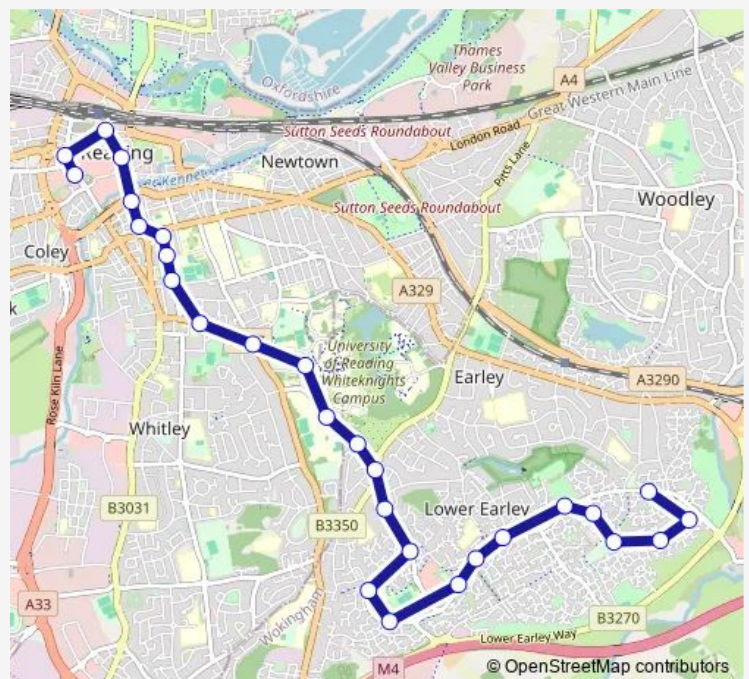

Bus 21 Reading Station - Lower Earley via University, Rushey Way

[Go to website](#)

Direction

St Marys Butts — Hawkedon Way

28 stops

[Open route schedule](#)

- St Marys Butts
- West Street
- Blagrove Street
- Market Place
- London Street Foot
- Crown Street
- Kendrick Student Village
- Crown Place Passage
- Morgan Road
- Vicarage Road
- Christchurch Green
- Reading University
- Pepper Lane University
- Harcourt Drive
- Wychwood Crescent
- Brerewood
- Chalfont Way Circle
- Rosemary Avenue
- Ryhill Way
- Chatton Close Asda
- Faygate Way

Route schedule

St Marys Butts — Hawkedon Way

Monday	00:52-23:53
Tuesday	00:52-23:53
Wednesday	00:52-23:53
Thursday	00:52-23:53
Friday	00:52-23:53
Saturday	00:53-23:53
Sunday	00:53-23:53

Route info

Direction: St Marys Butts

Stops: 28

Trip Duration: 0 hour 32 min

21 — Reading Station - Lower Earley via University, Rushey Way

Beech Lane

Marefield

Chilcombe Way

Felixstowe Close

Kitwood Drive

Route info

Direction: Marefield

Stops: 32

Trip Duration: 0 hour 37 min

Crown Street

London Street Foot

Kings Road

Minster Street