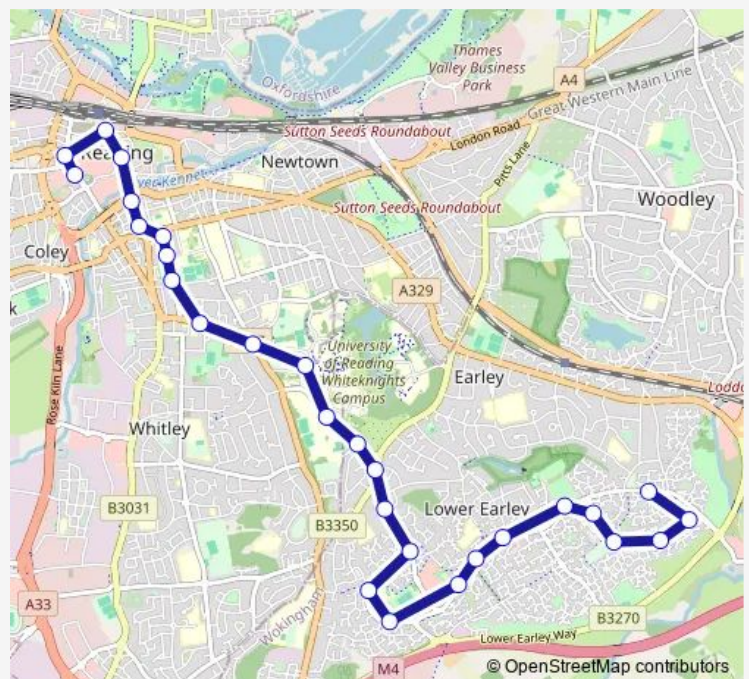

Bus 21 Reading Station - Lower Earley via University, Rushey Way

[Go to website](#)

Direction

St Marys Butts — Hawkedon Way

28 stops

[Open route schedule](#)

- St Marys Butts
- West Street
- Blagrove Street
- Market Place
- London Street Foot
- Crown Street
- Kendrick Student Village
- Crown Place Passage
- Morgan Road
- Vicarage Road
- Christchurch Green
- Reading University
- Pepper Lane University
- Harcourt Drive
- Wychwood Crescent
- Brerewood
- Chalfont Way Circle
- Rosemary Avenue
- Ryhill Way
- Chatton Close Asda
- Faygate Way

Stops: 28

Trip Duration: 0 hour 32 min

■ 21 — Reading Station - Lower Earley via University, Rushey Way

BusMaps

Beech Lane

Marefield

Chilcombe Way

Felixstowe Close

Kitwood Drive

Easington Drive

Hawkedon Way

Direction

Marefield — Blagrave Street

32 stops

[Open route schedule](#)

Marefield

Sunday 00:25-23:25

Route info

Direction: Marefield

Stops: 32

Trip Duration: 0 hour 28 min

Crown Street

London Street Foot

Kings Road